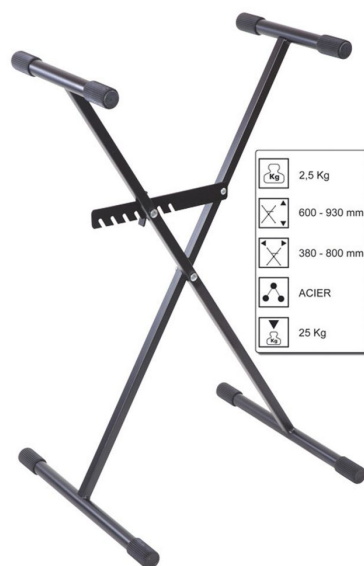

Galerie photos

---

hitmusic
Fabrique sensorielle

www.hitmusic.eu/en/