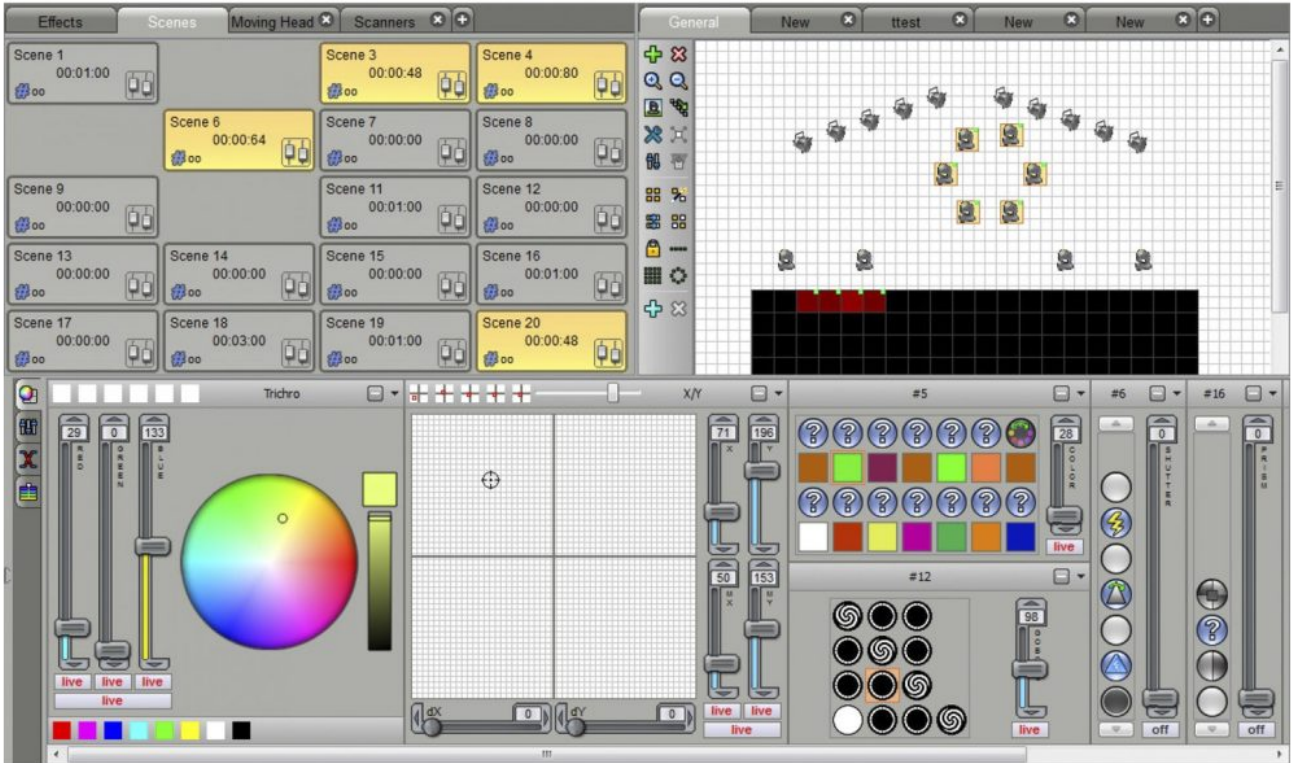

LD-1024BOX-E

1024 channel DMX interface for live shows and light automation

Référence: B05031

329,00 € inc. VAT

- 1024 channel DMX interface for live shows and light automation.
- Can be connected to your computer via USB (cable included) or via Ethernet (LAN / WLAN).
- 1024 channels in stand-alone mode (300KB internal memory = 100 to 1024 DMX steps).
- Up to 2 Artnet universes per box connected to the PC when using the LED PLAYER or PRO DMX software. The Artnet will be sent to the RJ45 network connector of your PC.
- Up to 8 Artnet universes per box connected to the PC when using PIXXEM software!
- Infrared receiver (optional IR remote control).
- 1 NEXT button for scene selection.
- 30 minute timeline for synchronizing lighting, audio and video loops! (Pro DMX software).
- Works with Chromateq Led Player, Pro DMX Pixxem software (included).
- 3-pin XLR connectors.
- Power supply for stand-alone use: 5V DC, 0.2A (adapter not included).
- An optional external infrared receiver can be connected to the unit (LD-512Kit-IR = IR receiver + 2 remote controls).
- For more information about the software: chromateq.com

Caractéristiques

Brand	Briteq
Protocole	Art-Net, DMX, MIDI, sACN

Galerie photos

The screenshot displays a professional video editing software interface. At the top, there are playback controls and timecode information. The main area is a multi-track timeline with the following tracks from top to bottom:

On the right side, there is a "Video" preview window showing a film strip with a white musical note on a black background. Below it is a faded version of the same preview window.