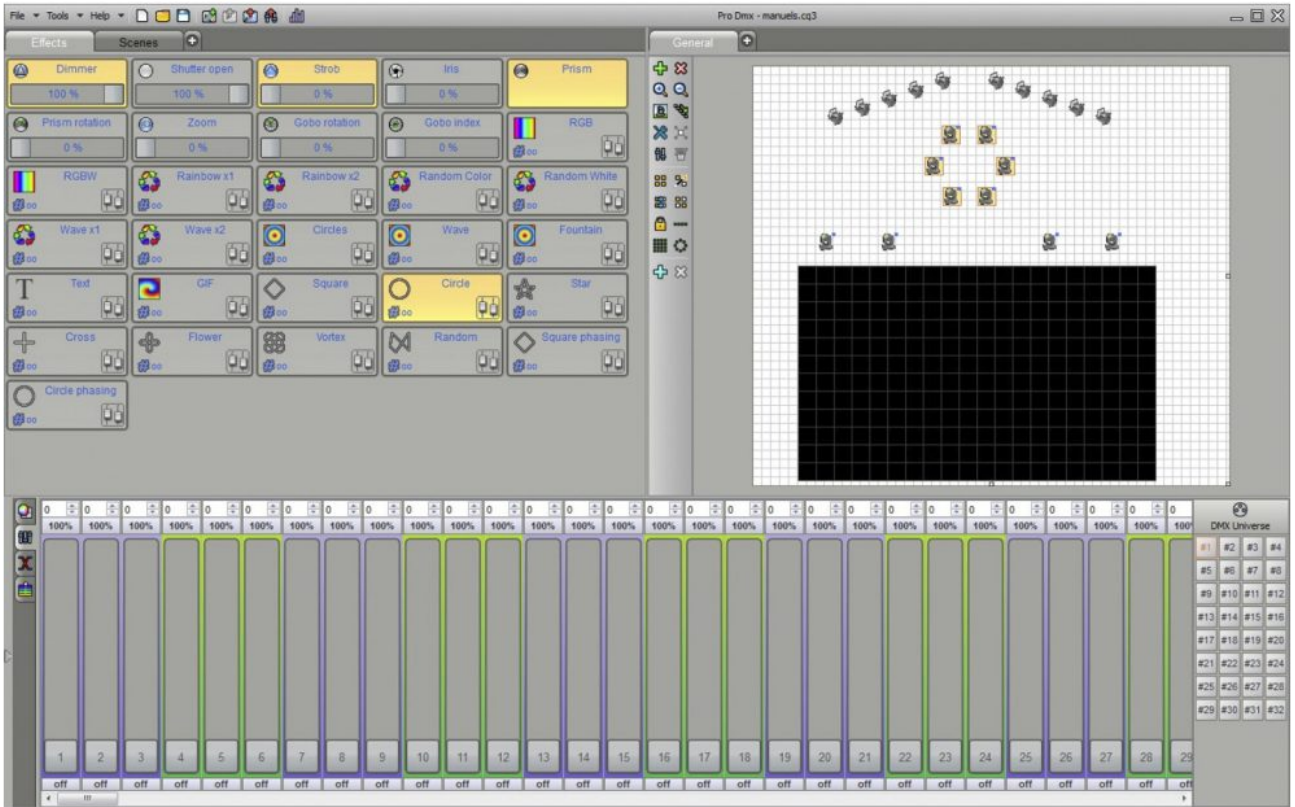

LD-1024BOX-E

1024 channel DMX interface for live shows and light automation

Référence: B05031

329,00 € inc. VAT

- 1024 channel DMX interface for live shows and light automation.
- Can be connected to your computer via USB (cable included) or via Ethernet (LAN / WLAN).
- 1024 channels in stand-alone mode (300KB internal memory = 100 to 1024 DMX steps).
- Up to 2 Artnet universes per box connected to the PC when using the LED PLAYER or PRO DMX software. The Artnet will be sent to the RJ45 network connector of your PC.
- Up to 8 Artnet universes per box connected to the PC when using PIXXEM software!
- Infrared receiver (optional IR remote control).
- 1 NEXT button for scene selection.
- 30 minute timeline for synchronizing lighting, audio and video loops! (Pro DMX software).
- Works with Chromateq Led Player, Pro DMX Pixxem software (included).
- 3-pin XLR connectors.
- Power supply for stand-alone use: 5V DC, 0.2A (adapter not included).
- An optional external infrared receiver can be connected to the unit (LD-512Kit-IR = IR receiver + 2 remote controls).
- For more information about the software: chromateq.com

Caractéristiques

Brand	Briteq
Protocole	Art-Net, DMX, MIDI, sACN

Galerie photos

The screenshot displays a professional video editing software interface. At the top, there are playback controls and timecode information. The main area is a multi-track timeline with the following tracks from top to bottom:

On the right side, there is a "Video" preview window showing a film strip with a white musical note on a black background. Below it is a faded version of the same preview window.