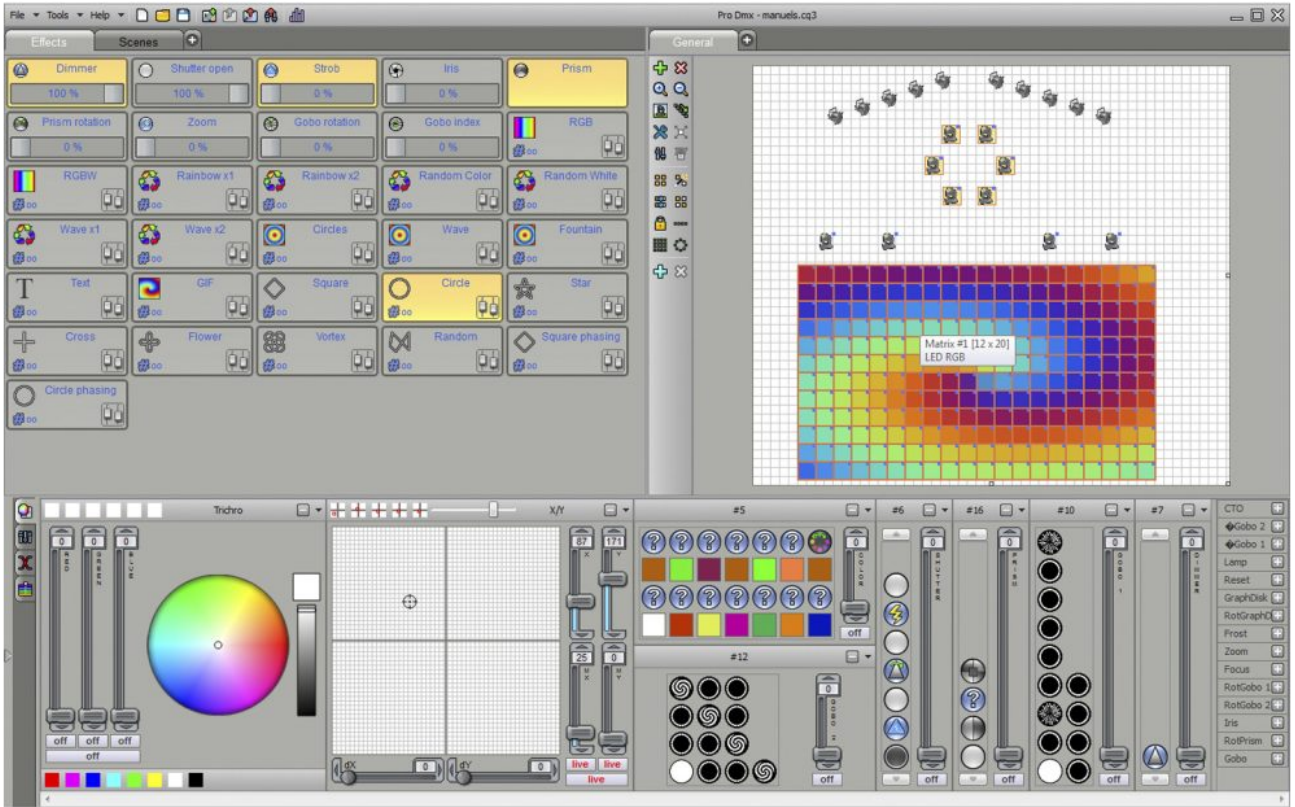

## LD-1024BOX

DMX interface with 1024 DMX channels (2 universes of 512 channels)

**Référence:** B05006

QR Code

- DMX interface with 1024 DMX channels (2 universes of 512 channels)
  - 1024 output channels when used with a computer
  - 512 output channels when used stand-alone, without computer (max 1500 steps / 255 scenes)
- Works with Chromateq Led Player and Pro DMX software. (included)
- Solid aluminum case
- Neutrik® 3-pin XLR DMX output connectors
- Additional dual DMX terminals for fixed installations
- USB cable included
- Infrared receiver that can be used with an optional IR controller (in stand-alone mode)
- For more information about the software: [www.chromateq.com](http://www.chromateq.com)

## Galerie photos

The screenshot displays a professional video editing software interface. At the top, there are playback controls and timecode information. The main area is a multi-track timeline with the following tracks from top to bottom:

- Music:** Contains an audio waveform and a clip titled "C:\Users\Chromateq\Desktop\MP3 said\Daft Punk - Aerodynamic.mp3".
- Video:** Contains two video clips with titles "Chromateq\Desktop\Eloide\CIMG" and "romateq\Desktop\Eloide\CI".
- Moving Head XY:** Contains a clip titled "New - test1".
- MH Color:** Contains clips labeled "scene general - Scene 6" and "scene general - Scene 7".
- MH Effects:** Contains clips labeled "scene general - Scene", "scene", "scene 4", and "scene general - Sc".
- Matrix panel:** Contains a clip labeled "scene general - Scene 16".
- PAR SCAN RGB:** Contains a clip labeled "scene general - Scene 17".
- Scanners:** Contains a clip labeled "scene genera".
- TRANSFORM:** Contains a clip labeled "scene Devels".
- PAR SCAN RGB (bottom):** Contains a clip labeled "scene general - scene 17".
- Matrix panel (bottom):** Contains a clip labeled "scene general - scene 16".
- MH EFFECTS (bottom):** Contains a clip labeled "scene general - scene".