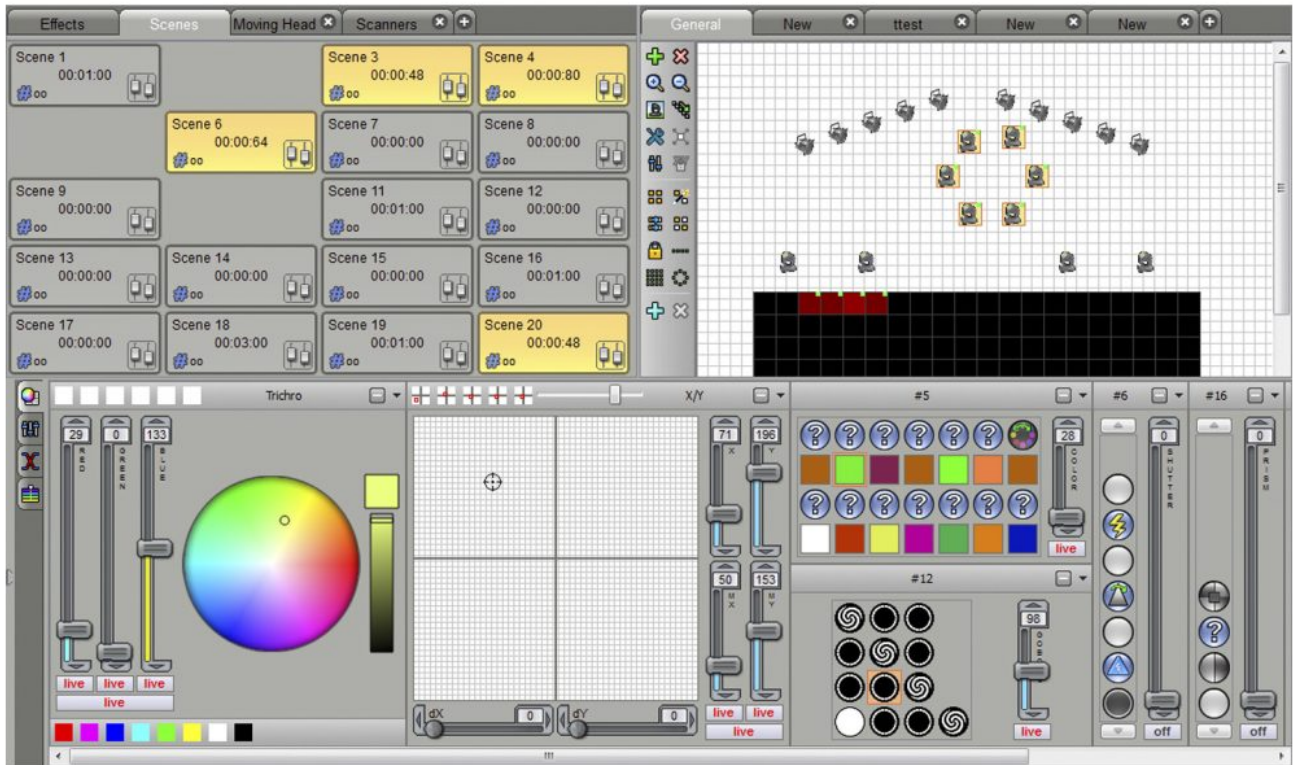

## LD-1024BOX

DMX interface with 1024 DMX channels (2 universes of 512 channels)

**Référence:** B05006

QR Code

- DMX interface with 1024 DMX channels (2 universes of 512 channels)
  - 1024 output channels when used with a computer
  - 512 output channels when used stand-alone, without computer (max 1500 steps / 255 scenes)
- Works with Chromateq Led Player and Pro DMX software. (included)
- Solid aluminum case
- Neutrik® 3-pin XLR DMX output connectors
- Additional dual DMX terminals for fixed installations
- USB cable included
- Infrared receiver that can be used with an optional IR controller (in stand-alone mode)
- For more information about the software: [www.chromateq.com](http://www.chromateq.com)

## Galerie photos

The screenshot displays a professional video editing software interface. At the top, there are playback controls and timecode information. The main area is a multi-track timeline with the following tracks from top to bottom:

- Music:** Contains an audio waveform and a clip titled "C:\Users\Chromateq\Desktop\MP3 said\Daft Punk - Aerodynamic.mp3".
- Video:** Contains two video clips with titles "Chromateq\Desktop\Eloide\CIMG" and "romateq\Desktop\Eloide\CI".
- Moving Head XY:** Contains a clip titled "New - test1".
- MH Color:** Contains clips labeled "scene general - Scene 6" and "scene general - Scene 7".
- MH Effects:** Contains clips labeled "scene general - Scene", "scene", "scene 4", and "scene general - Sc".
- Matrix panel:** Contains a clip labeled "scene general - Scene 16".
- PAR SCAN RGB:** Contains a clip labeled "scene general - Scene 17".
- Scanners:** Contains a clip labeled "scene genera".
- TRANSFORM:** Contains a clip labeled "scene Devels".
- PAR SCAN RGB (bottom):** Contains a clip labeled "scene general - scene 17".
- Matrix panel (bottom):** Contains a clip labeled "scene general - scene 16".
- MH EFFECTS (bottom):** Contains a clip labeled "scene general - scene".