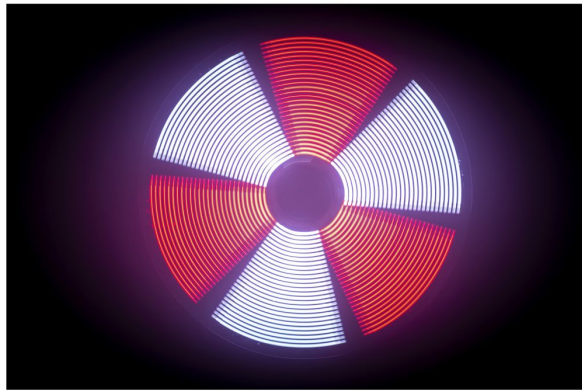

LED FAN RGB

Référence: B06213

495,00 € inc. VAT

High power LED effect fan

- High Power LED Effect Fan 50 x 50 cm
- 6 blades with a total of 486 RGB LEDs.
- 2 groups of 3 LED blades can be controlled individually.
- Very slow to very fast bidirectional fan rotation.
- Ready for a wireless DMX connection: just plug in a DONGLE WTR-DMX dongle! (Briteq® reference number: B04645).
- Different modes of operation:
 - **Autonomous:** automatic activation or synchronized with the rhythm.
 - **Master/slave mode:** multiple units can be used together for beautiful synchronized and automatic light shows.
 - **DMX control:** via 4, 8 or 11 DMX channels.
- Optional feet and suspension brackets are available.
- Several possible uses: discos, DJs, rental companies, etc.
- 0-100% dimming function and ultra-fast strobe effect.
- 4-character LED display for easy menu navigation.

Caractéristiques

Brand	JB Systems
Controllable colours	RGB
Protection class	IP20
Protocole	DMX, Wireless DMX

Galerie photos

www.hitmusic.eu/en/