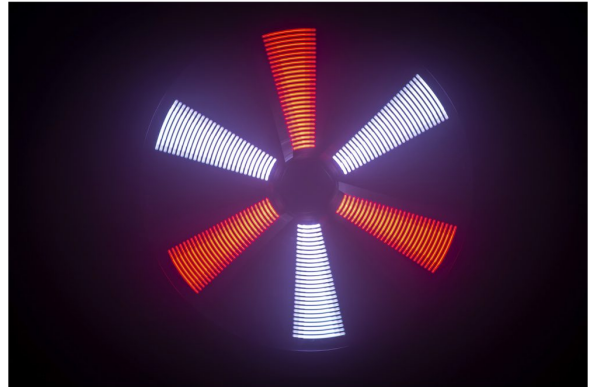

LED FAN RGB

Référence: B06213

495,00 € inc. VAT

High power LED effect fan

- High Power LED Effect Fan 50 x 50 cm
- 6 blades with a total of 486 RGB LEDs.
- 2 groups of 3 LED blades can be controlled individually.
- Very slow to very fast bidirectional fan rotation.
- Ready for a wireless DMX connection: just plug in a DONGLE WTR-DMX dongle! (Briteq® reference number: B04645).
- Different modes of operation:
 - **Autonomous:** automatic activation or synchronized with the rhythm.
 - **Master/slave mode:** multiple units can be used together for beautiful synchronized and automatic light shows.
 - **DMX control:** via 4, 8 or 11 DMX channels.
- Optional feet and suspension brackets are available.
- Several possible uses: discos, DJs, rental companies, etc.
- 0-100% dimming function and ultra-fast strobe effect.
- 4-character LED display for easy menu navigation.

Caractéristiques

Brand	JB Systems
Controllable colours	RGB
Protection class	IP20
Protocole	DMX, Wireless DMX

Galerie photos

www.hitmusic.eu/en/