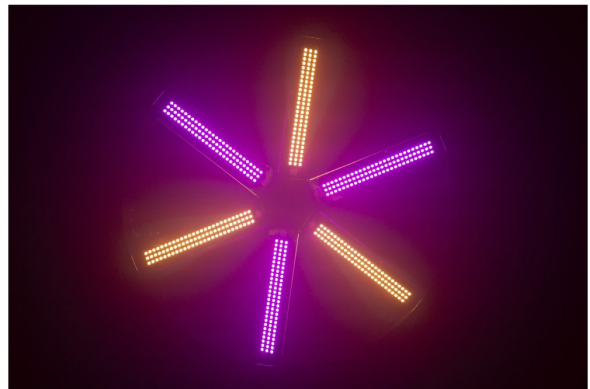

LED FAN RGB

Référence: B06213

495,00 € inc. VAT

High power LED effect fan

- High Power LED Effect Fan 50 x 50 cm
- 6 blades with a total of 486 RGB LEDs.
- 2 groups of 3 LED blades can be controlled individually.
- Very slow to very fast bidirectional fan rotation.
- Ready for a wireless DMX connection: just plug in a DONGLE WTR-DMX dongle! (Briteq® reference number: B04645).
- Different modes of operation:
 - **Autonomous:** automatic activation or synchronized with the rhythm.
 - **Master/slave mode:** multiple units can be used together for beautiful synchronized and automatic light shows.
 - **DMX control:** via 4, 8 or 11 DMX channels.
- Optional feet and suspension brackets are available.
- Several possible uses: discos, DJs, rental companies, etc.
- 0-100% dimming function and ultra-fast strobe effect.
- 4-character LED display for easy menu navigation.

Caractéristiques

Brand	JB Systems
Controllable colours	RGB
Protection class	IP20
Protocole	DMX, Wireless DMX

Galerie photos

www.hitmusic.eu/en/