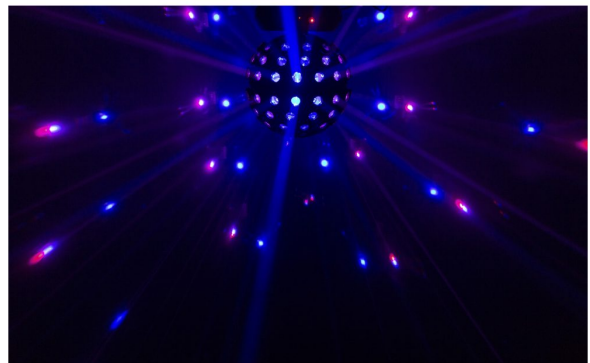

LED GLOBE

Référence: B06202

249,00 € inc. VAT

LED GLOBE is the perfect alternative to the classic mirror ball with narrow beam spotlights!

- The perfect alternative to the classic mirror ball with narrow beam projectors!
- This GLOBE LED offers the same types of effects but with many more possibilities!
- Control the speed, colors, strobe, etc., or simply use the built-in programs.
- Quick and easy installation, easy to use.
- Numerous operating modes:
 - DMX control via 1, 3, 9 or 19 channels.
 - Autonomous: sound control (by internal microphone) or automatic.
 - Stand-alone, controlled via IR remote control (included)
- Excellent integrated programs offering fabulous light effects in perpetual change.
- Multiple units can be connected in master/slave mode to create great synchronized shows.
- 3-digit LED display for easy menu navigation.
- USB connector for wireless DMX control with a Briteq® WTR-DMX dongle.
- IEC power inputs/outputs allow for easy connection of multiple bars.

Caractéristiques

Brand	JB Systems
Controllable colours	RGBW
Protection class	IP20
Function	Wireless remote control
Protocole	DMX, Wireless DMX

Galerie photos

 **hitmusic**
Fabrique sensorielle

www.hitmusic.eu/en/