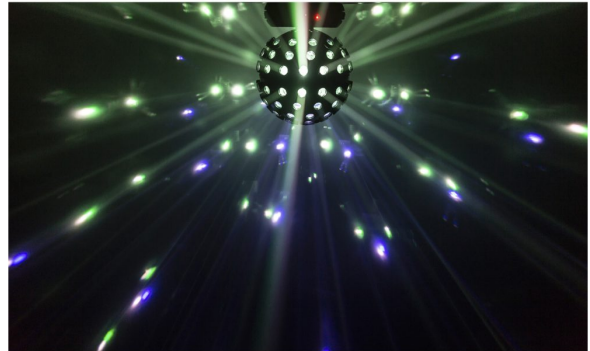

LED GLOBE

Référence: B06202

249,00 € inc. VAT

LED GLOBE is the perfect alternative to the classic mirror ball with narrow beam spotlights!

- The perfect alternative to the classic mirror ball with narrow beam projectors!
- This GLOBE LED offers the same types of effects but with many more possibilities!
- Control the speed, colors, strobe, etc., or simply use the built-in programs.
- Quick and easy installation, easy to use.
- Numerous operating modes:
 - DMX control via 1, 3, 9 or 19 channels.
 - Autonomous: sound control (by internal microphone) or automatic.
 - Stand-alone, controlled via IR remote control (included)
- Excellent integrated programs offering fabulous light effects in perpetual change.
- Multiple units can be connected in master/slave mode to create great synchronized shows.
- 3-digit LED display for easy menu navigation.
- USB connector for wireless DMX control with a Briteq® WTR-DMX dongle.
- IEC power inputs/outputs allow for easy connection of multiple bars.

Caractéristiques

Brand	JB Systems
Controllable colours	RGBW
Protection class	IP20
Function	Wireless remote control
Protocole	DMX, Wireless DMX

Galerie photos

 **hitmusic**
Fabrique sensorielle

www.hitmusic.eu/en/