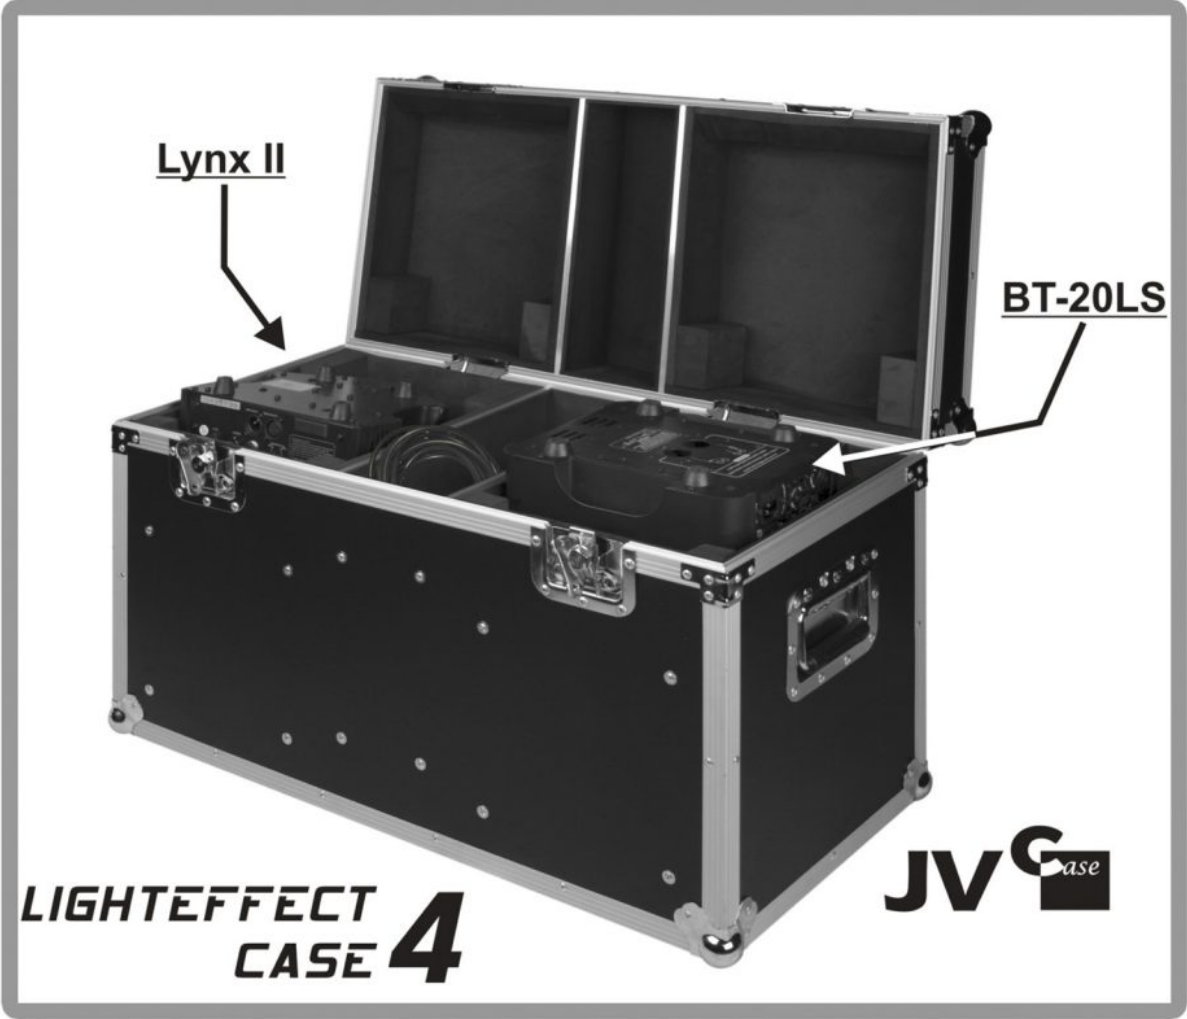

LIGHT EFFECT CASE 4

JV CASE Strong flightcase specially designed to transport 2x LYNX, 2x BT-20LS, 2x BT-30FC or 2x BT-W12L10 ZOOM

Référence: B03225

- Strong flight case specially designed to transport:
 - 2x JB Systems LYNX (II)
 - 2x Briteq BT-20LS
 - 2x Briteq BT-30FC
 - 2x Britq BT-W12L10 ZOOM
- Contains a central compartment for cables, clamps, etc.
- Strong plywood construction
- Strong foam covering inside
- Perfect shock protection during transport
- Equipped with 2 recessed flip handles
- Equipped with 2 butterfly catches

Caractéristiques

Brand	JVcase
--------------	--------

Galerie photos

Flightcase for 2x LYNX + BT20LS
External Dims.: 705*348*443mm