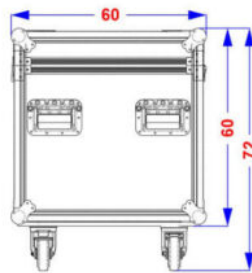

# MOVING HEAD CASE 11

DIM: 120 x 60 x 72 cm

ORDER CODE: B03315

Transports:  
2x BTI-BLIZZARD WASH2

**JV**   
WWW.JVCASE.COM