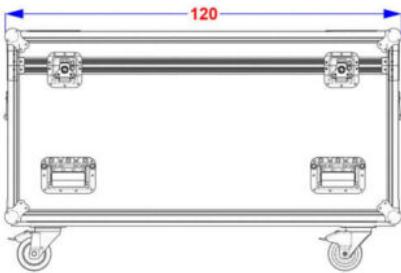

# MOVING HEAD CASE 11

DIM: 120 x 60 x 72 cm

ORDER CODE: B03315

Transports:  
2x BTI-BLIZZARD WASH2

**JV**   
WWW.JVCASE.COM