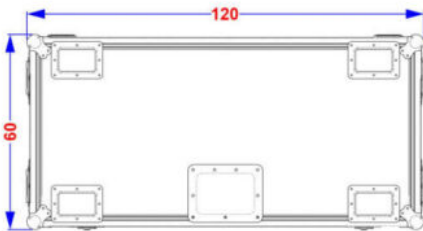

# MOVING HEAD CASE 11

DIM: 120 x 60 x 72 cm

ORDER CODE: B03315

Transports:  
2x BTI-BLIZZARD WASH2

**JV**   
WWW.JVCASE.COM