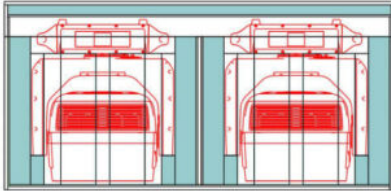

# MOVING HEAD CASE 11

DIM: 120 x 60 x 72 cm

ORDER CODE: B03315

Transports:  
2x BTI-BLIZZARD WASH2

**JV**   
WWW.JVCASE.COM