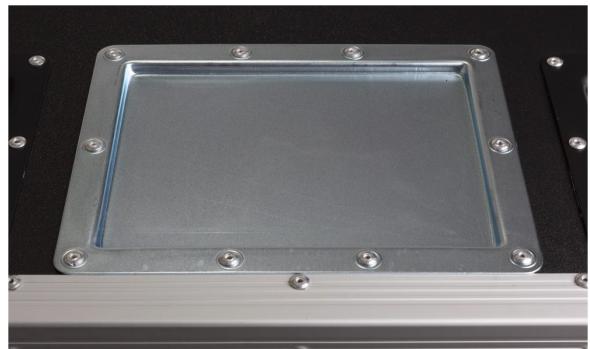

Galerie photos