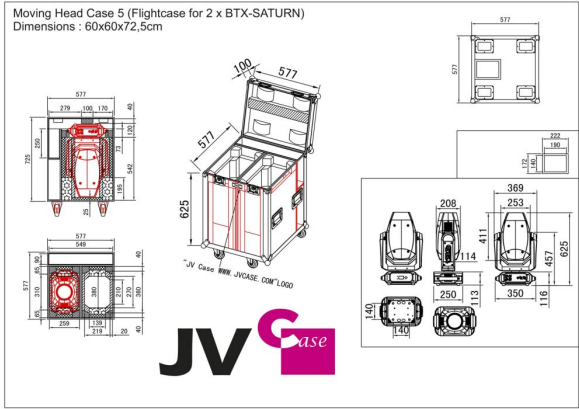

www.hitmusic.eu/en/