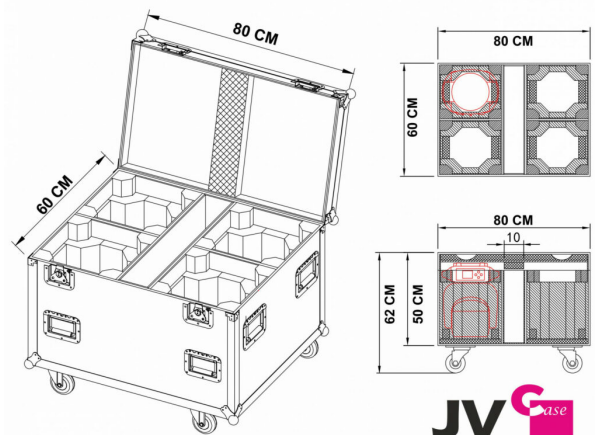

MOVING HEAD CASE 8

Référence: B03305

790,00 € inc. VAT

Stackable flight case for 4 x BTX-BLIZZARD WASH1

- Separate compartments for cables and couplers
- High quality materials have been used to ensure a solid and reliable product:
 - 9 mm solid plywood;
 - Reinforced corners;
 - 2 recessed folding handles on all sides;
 - 4 x 100 mm soft rubber castors, 2 of which have brakes;
 - Equipped with strong butterfly closures.
- Interior with specially adapted protective foam for optimal protection against impact
- Standard size "truck"
- Dimensions (with ball corners): 80 x 60 x 50 cm (height with wheels = 62 cm)
- Weight : 37 kg

Caractéristiques

Brand	JVcase
--------------	--------

Galerie photos

MOVING HEAD CASE 8
(FOR 4x BTX-BLIZZARD WASH1 (DIM: 80 x 60 x 50 (62) cm))

JV case
WWW.JVCASE.COM

 **hitmusic**
Fabrique sensorielle

www.hitmusic.eu/en/