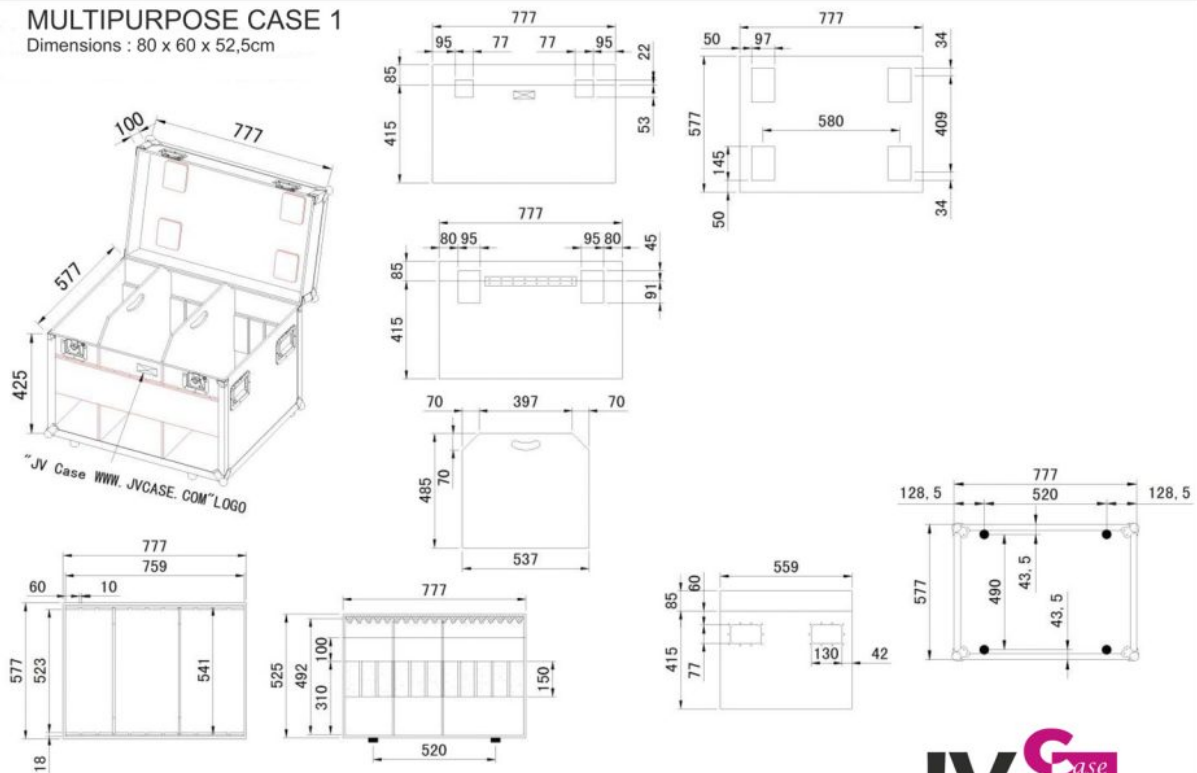

MULTIPURPOSE CASE 1

Solid box for the transport of cables and other heavy objects

Référence: B03278

- Solid plywood box for carrying cables and other heavy objects.
- With the 2 panels you can divide the box as you wish.
- Equipped with 4 recessed handles and 2 butterfly locks.
- Can be equipped with optional WHEEL BOARD 80x60cm.
- Standard size: 80 x 60 cm

Caractéristiques

Brand	JVcase
--------------	--------

Galerie photos

MULTIPURPOSE CASE 1
 Dimensions : 80 x 60 x 52,5cm

JOB:	CUSTOMER:
DATE:	PREPARED BY:
CONTENTS:	
