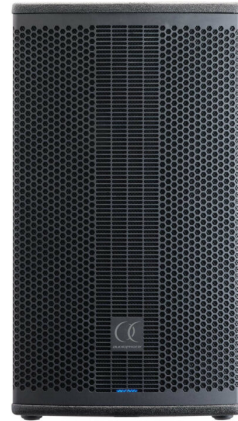

Galerie photos