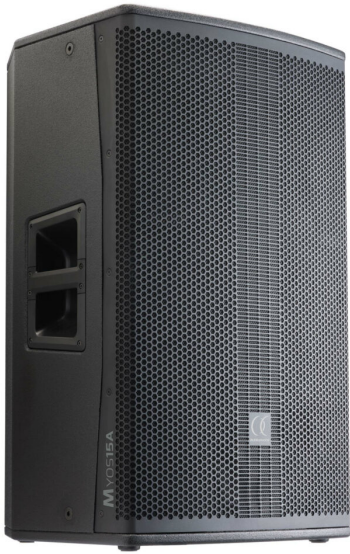

Galerie photos