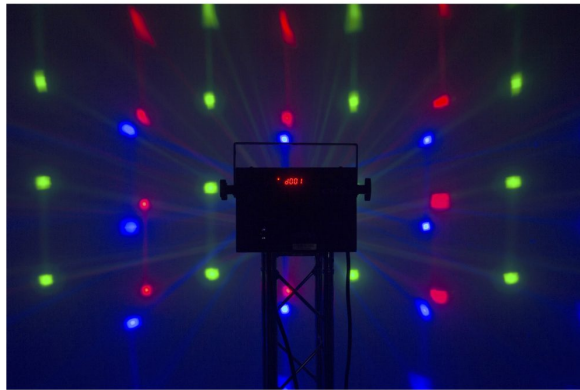

PARTY DERBY

Référence: B04186

109,00 € inc. VAT

JB SYSTEMS This extremely compact projector is equipped with 2 different light sets to create wonderful light shows

- This extremely compact projector has 2 different light sets to create wonderful light shows:
 - A LED Derby effect projecting powerful red, green, blue and white beams.
 - 16 cool white LEDs create all kinds of strobe effects
- The fabulous pre-programmed shows with different combinations of effects can be controlled in various ways:
 - **Controlled by DMX (Digital Multiplexing):** via 1 channel or 5 channels.
 - **Autonomous:** by sound command (internal microphone) or in automatic mode at selected regular speed.
 - **IR remote control:** easy control of all shows and functions with the included infrared remote control!
- Multiple Party Derby units can be linked in master/slave mode to create wonderful synchronized shows.
- 3-digit LED display for easy menu navigation.
- Very low power consumption: only 21 W max!
- IEC power input/output allows multiple units to be connected (special cables available as an option)

Caractéristiques

Brand	JB Systems
Controllable colours	RGBW
Protection class	IP20
Function	Wireless remote control
Protocole	DMX

Galerie photos

 **hitmusic**
Fabrique sensorielle

www.hitmusic.eu/en/