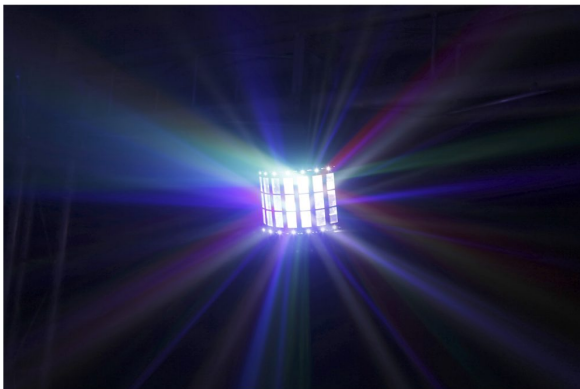

Galerie photos