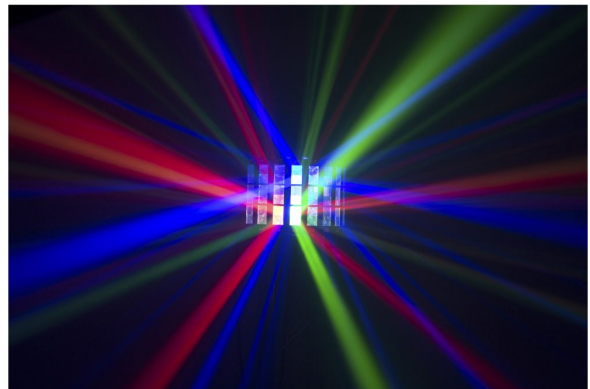

PARTY DERBY

Référence: B04186

109,00 € inc. VAT

JB SYSTEMS This extremely compact projector is equipped with 2 different light sets to create wonderful light shows

- This extremely compact projector has 2 different light sets to create wonderful light shows:
 - A LED Derby effect projecting powerful red, green, blue and white beams.
 - 16 cool white LEDs create all kinds of strobe effects
- The fabulous pre-programmed shows with different combinations of effects can be controlled in various ways:
 - **Controlled by DMX (Digital Multiplexing):** via 1 channel or 5 channels.
 - **Autonomous:** by sound command (internal microphone) or in automatic mode at selected regular speed.
 - **IR remote control:** easy control of all shows and functions with the included infrared remote control!
- Multiple Party Derby units can be linked in master/slave mode to create wonderful synchronized shows.
- 3-digit LED display for easy menu navigation.
- Very low power consumption: only 21 W max!
- IEC power input/output allows multiple units to be connected (special cables available as an option)

Caractéristiques

Brand	JB Systems
Controllable colours	RGBW
Protection class	IP20
Function	Wireless remote control
Protocole	DMX

Galerie photos

 **hitmusic**
Fabrique sensorielle

www.hitmusic.eu/en/