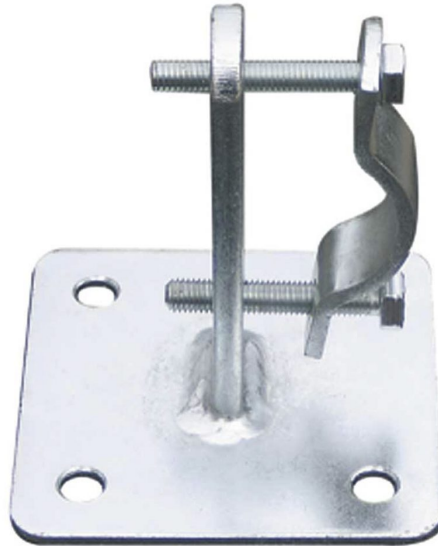

Galerie photos

www.hitmusic.eu/en/