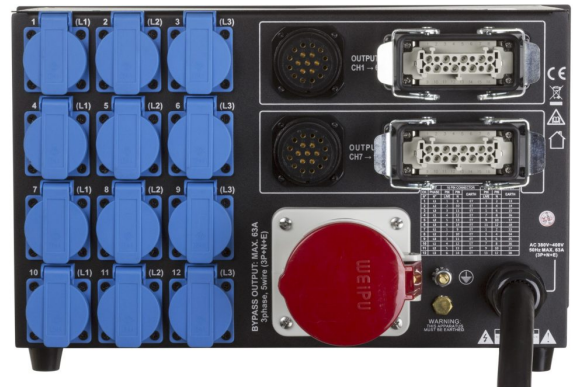

Galerie photos