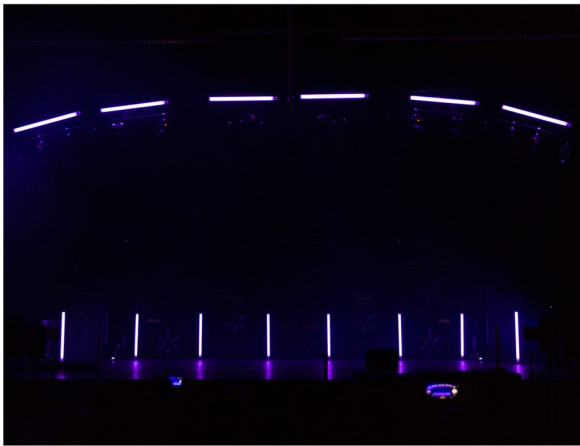

Galerie photos