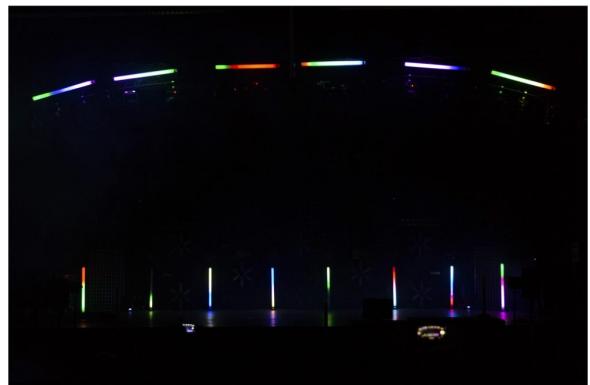

Galerie photos