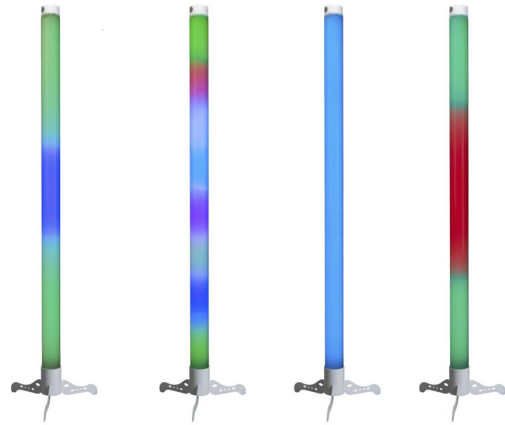

Galerie photos