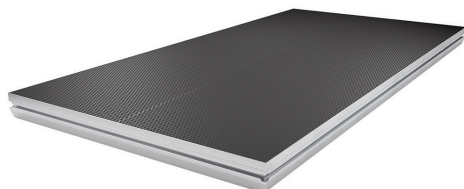

PLTPRO-2X1

589,00 € inc. VAT

Platform PRO 2 x 1 m x 15 mm non-slip 750 kg/m2

- Black finish
- Compatible with all Contestage round legs and stairs
- Compatible only with PLTPRO series guardrails

SKU: H11321

Categories: [Platforms for PRO platforms](#)

EAN13 : 3662009024233

brand ConteStage

PRO Platforms

The PRO range is compatible with the platforms most used by providers.

Thanks to their structure, they can be used both indoors and outdoors. The top of the platform is made of water-resistant plywood with a non-slip coating.

Compatible with these types of round legs

Platforms can be supported by PRO series round legs only. The quick-locking system of the legs ensures a good stability to the set.

Frame material : Aluminium

Top: 15 mm plywood with anti-slip coating

Dimensions 2 m x 1 m

Thickness 90 mm

Distributed load

eligible

750 kg/m².

Aluminum / Black finish

Weight 39 kg

INFORMATIONS COMPLÉMENTAIRES