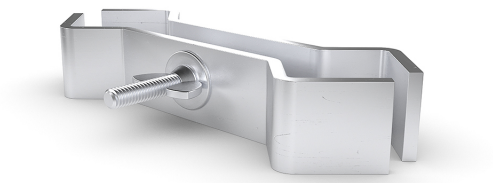

PLTPRO-FC2

13,00 € inc. VAT

Connecting clamp for two round feet PLTPRO series

SKU: H11341

Categories: [Accessories for PRO platforms](#)

EAN13 : 3662009024431

brand ConteStage

INFORMATIONS COMPLÉMENTAIRES

Brand	ConteStage
Leg type	Accessory for platform leg