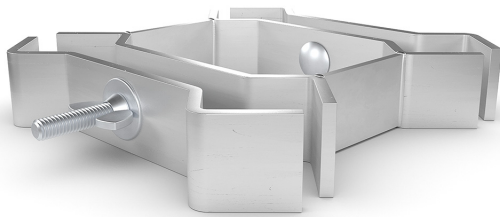

## PLTPRO-FC4

34,00 € inc. VAT

Connecting clamp for four round feet PLTPRO series

---

**SKU:** H11342

**Categories:** [Accessories for PRO platforms](#)

**EAN13 :** 3662009024448

**brand** ConteStage

## INFORMATIONS COMPLÉMENTAIRES

**Brand**

ConteStage

**Leg type**

Accessory for platform leg