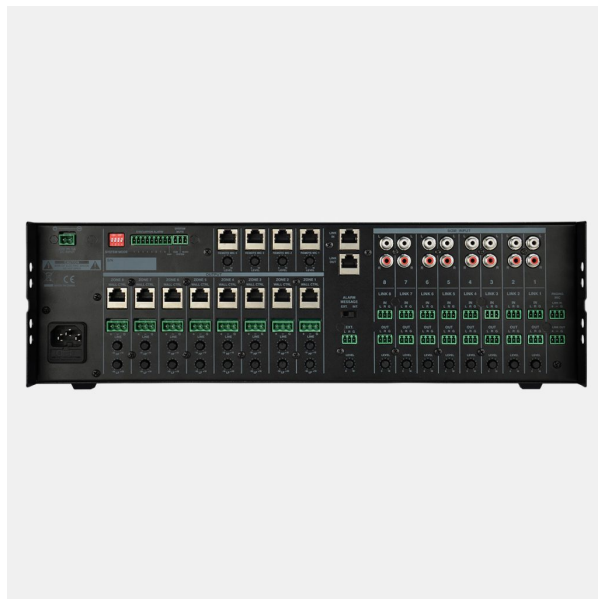

Galerie photos

www.hitmusic.eu/en/