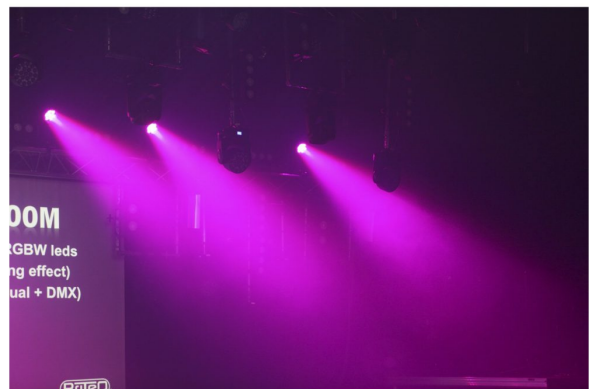

Galerie photos