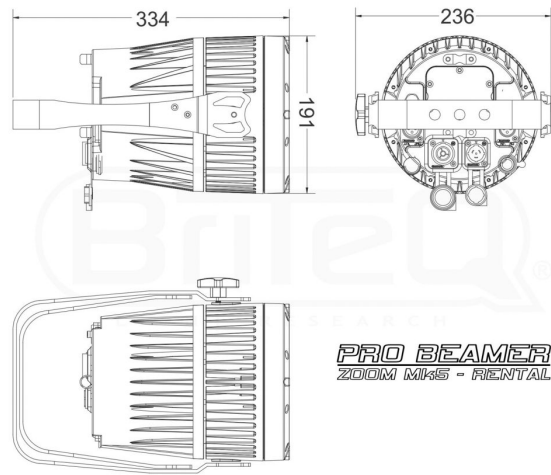

PRO BEAMER ZOOM Mk5 - RENTAL

Référence: B05555

659,00 € inc. VAT

7x 20W LED RGBW projector with 8° - 40° zoom

- Very powerful RGBW LED spotlight (27'640 lux @ 2m / 8°) composed of 7 x 20W quadricolor LEDs "OSRAM":
 - Unwanted RGBW shadows are completely eliminated
 - Perfect and uniform color mixing, even at close range
 - Motorized zoom: 8° - 40°.
 - Two zones (outer ring + center) can be controlled separately
- The solid cast aluminum frame is waterproof (IP66)
- The perfect replacement for traditional PAR64s: only 128 Watts of consumption at full power and no need for heavy and cumbersome dimmer packs!
- Different DMX modes: 3-25 DMX channels
- Thanks to these qualities and all sorts of special features, this projector has become the ultimate choice for professional light designers:
 - Pre-setting of different color temperatures 3200K ~ 10.000K
 - White & RGB calibration
 - Different gradation curves
 - Sealed power input/output connectors (Neutrik PowerCon® compatible)
 - Waterproof DMX input/output connectors
 - Recall of custom programs via DMX
 - LED menu on the back of the device with password protection.
 - Lens protection by tempered glass
- 1200Hz LED scanning speed allows for use in television studios (no interference with cameras)
- Totally silent: the projector is cooled by natural convection without noisy fans
- The lightweight aluminum housing is equipped with a double splint for which can also be used as a floor stand.
- **NOTE: This product has an IP65 rating when used for non-permanent outdoor installation and under normal conditions (not exposed to sea water).**

Caractéristiques

Brand	Briteq
Controllable colours	RGBW
Protection class	IP65
Protocole	DMX

Galerie photos

www.hitmusic.eu/en/