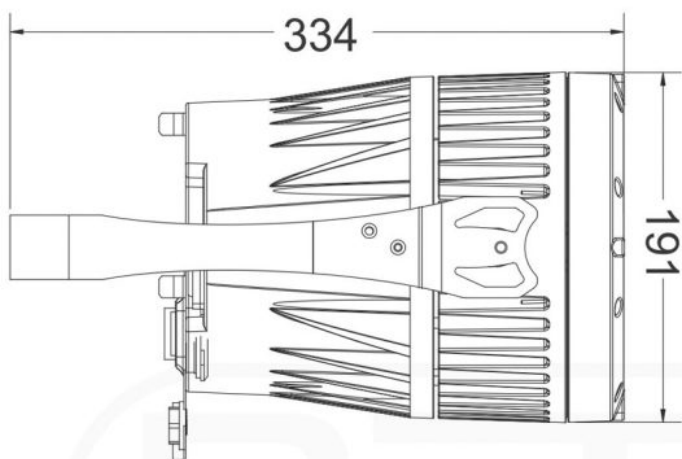

PRO BEAMER ZOOM Mk5 - RENTAL

7x 20W LED RGBW projector with 8° - 40° zoom

Référence: B05555

659,00 € inc. VAT

- Very powerful RGBW LED spotlight (27'640 lux @ 2m / 8°) composed of 7 x 20W quadricolor LEDs "OSRAM":
 - Unwanted RGBW shadows are completely eliminated
 - Perfect and uniform color mixing, even at close range
 - Motorized zoom: 8° - 40°.
 - Two zones (outer ring + center) can be controlled separately
- The solid cast aluminum frame is waterproof (IP66)
- The perfect replacement for traditional PAR64s: only 128 Watts of consumption at full power and no need for heavy and cumbersome dimmer packs!
- Different DMX modes: 3-25 DMX channels
- Thanks to these qualities and all sorts of special features, this projector has become the ultimate choice for professional light designers:
 - Pre-setting of different color temperatures 3200K ~ 10.000K
 - White & RGB calibration
 - Different gradation curves
 - Sealed power input/output connectors (Neutrik PowerCon® compatible)
 - Waterproof DMX input/output connectors
 - Recall of custom programs via DMX
 - LED menu on the back of the device with password protection.
 - Lens protection by tempered glass
- 1200Hz LED scanning speed allows for use in television studios (no interference with cameras)
- Totally silent: the projector is cooled by natural convection without noisy fans
- The lightweight aluminum housing is equipped with a double splint for which can also be used as a floor stand.
- **NOTE: This product has an IP65 rating when used for non-permanent outdoor installation and under normal conditions (not exposed to sea water).**

Caractéristiques

Brand	Briteq
Controllable colours	RGBW
Protection class	IP65
Protocole	DMX

Références compatibles

**PROJECTOR CASE
3**

**590,00 € inc.
VAT**

Réf: B03280

Galerie photos

PRO BEAMER
ZOOM MK5 - RENTAL