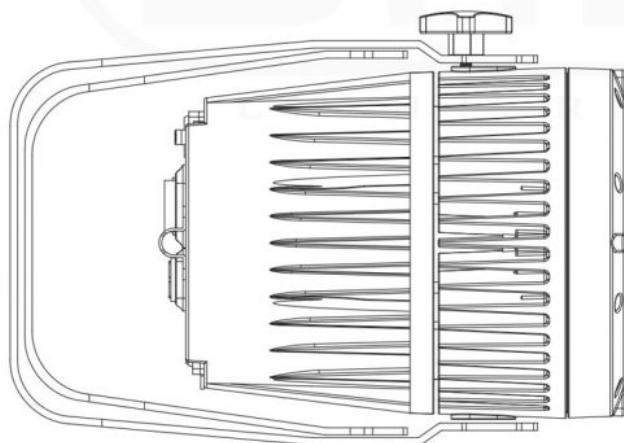

PRO BEAMER ZOOM Mk5 - RENTAL

7x 20W LED RGBW projector with 8° - 40° zoom

Référence: B05555

659,00 € inc. VAT

- Very powerful RGBW LED spotlight (27'640 lux @ 2m / 8°) composed of 7 x 20W quadricolor LEDs "OSRAM":
 - Unwanted RGBW shadows are completely eliminated
 - Perfect and uniform color mixing, even at close range
 - Motorized zoom: 8° - 40°.
 - Two zones (outer ring + center) can be controlled separately
- The solid cast aluminum frame is waterproof (IP66)
- The perfect replacement for traditional PAR64s: only 128 Watts of consumption at full power and no need for heavy and cumbersome dimmer packs!
- Different DMX modes: 3-25 DMX channels
- Thanks to these qualities and all sorts of special features, this projector has become the ultimate choice for professional light designers:
 - Pre-setting of different color temperatures 3200K ~ 10.000K
 - White & RGB calibration
 - Different gradation curves
 - Sealed power input/output connectors (Neutrik PowerCon® compatible)
 - Waterproof DMX input/output connectors
 - Recall of custom programs via DMX
 - LED menu on the back of the device with password protection.
 - Lens protection by tempered glass
- 1200Hz LED scanning speed allows for use in television studios (no interference with cameras)
- Totally silent: the projector is cooled by natural convection without noisy fans
- The lightweight aluminum housing is equipped with a double splint for which can also be used as a floor stand.
- **NOTE: This product has an IP65 rating when used for non-permanent outdoor installation and under normal conditions (not exposed to sea water).**

Caractéristiques

Brand	Briteq
Controllable colours	RGBW
Protection class	IP65
Protocole	DMX

Références compatibles

**PROJECTOR CASE
3**

**590,00 € inc.
VAT**

Réf: B03280

Galerie photos

PRO BEAMER
ZOOM MK5 - RENTAL