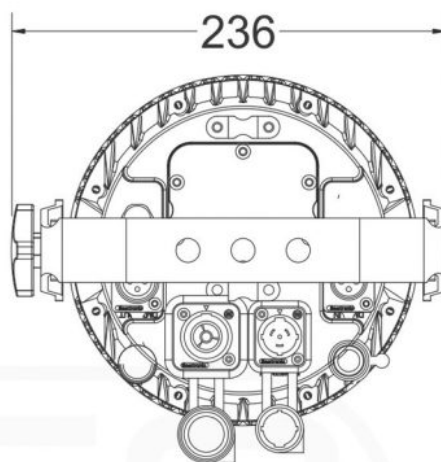

PRO BEAMER
ZOOM MK5 - RENTAL