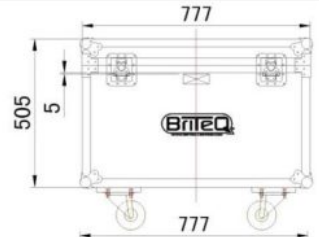

## PROJECTOR CASE 3

JV Case for the transport of 6x projectors (BT-Coloray series, Stage Beamer, Pro Beamer, BT-Smartzoom,...)

Référence: B03280

**590,00 € inc. VAT**

- Solid plywood box with standard dimensions of 60x80cm.
- Resistant protective foam on the inside.
- Equipped with recessed handles and butterfly locks.
- Can contain 6 projectors (BT-Coloray series, Stage Beamer, Pro Beamer, BT-Smartzoom,...).
- Dimensions: see downloads.

**Galerie photos**

**PROJECTOR CASE 3**  
 Dimensions : 80 x 60 x 50,5cm

6x 80mm foam (not glued)  
 W210\*D210mm