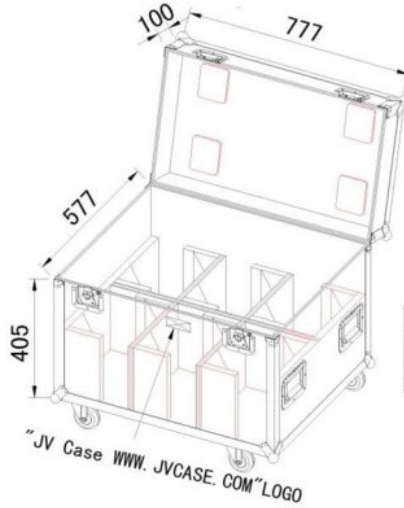

## PROJECTOR CASE 3

JV Case for the transport of 6x projectors (BT-Coloray series, Stage Beamer, Pro Beamer, BT-Smartzoom,...)

Référence: B03280

**590,00 € inc. VAT**

- Solid plywood box with standard dimensions of 60x80cm.
- Resistant protective foam on the inside.
- Equipped with recessed handles and butterfly locks.
- Can contain 6 projectors (BT-Coloray series, Stage Beamer, Pro Beamer, BT-Smartzoom,...).
- Dimensions: see downloads.

**Galerie photos**

**PROJECTOR CASE 3**  
 Dimensions : 80 x 60 x 50,5cm

6x 80mm foam (not glued)  
 W210\*D210mm