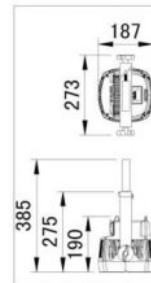

## PROJECTOR CASE 3

JV Case for the transport of 6x projectors (BT-Coloray series, Stage Beamer, Pro Beamer, BT-Smartzoom,...)

Référence: B03280

**590,00 € inc. VAT**

- Solid plywood box with standard dimensions of 60x80cm.
- Resistant protective foam on the inside.
- Equipped with recessed handles and butterfly locks.
- Can contain 6 projectors (BT-Coloray series, Stage Beamer, Pro Beamer, BT-Smartzoom,...).
- Dimensions: see downloads.

**Galerie photos**

**PROJECTOR CASE 3**  
 Dimensions : 80 x 60 x 50,5cm

6x 80mm foam (not glued)  
 W210\*D210mm