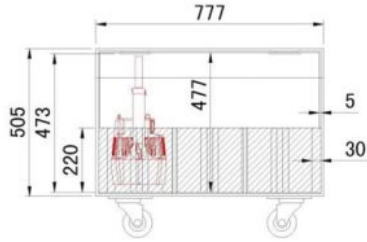

## PROJECTOR CASE 3

JV Case for the transport of 6x projectors (BT-Coloray series, Stage Beamer, Pro Beamer, BT-Smartzoom,...)

Référence: B03280

**590,00 € inc. VAT**

- Solid plywood box with standard dimensions of 60x80cm.
- Resistant protective foam on the inside.
- Equipped with recessed handles and butterfly locks.
- Can contain 6 projectors (BT-Coloray series, Stage Beamer, Pro Beamer, BT-Smartzoom,...).
- Dimensions: see downloads.

**Galerie photos**

**PROJECTOR CASE 3**  
 Dimensions : 80 x 60 x 50,5cm

6x 80mm foam (not glued)  
 W210\*D210mm