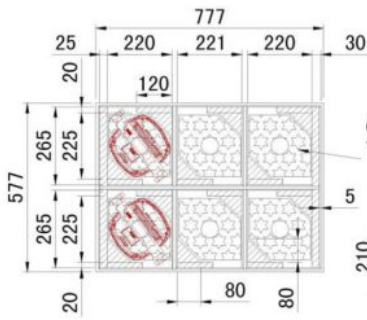

## PROJECTOR CASE 3

JV Case for the transport of 6x projectors (BT-Coloray series, Stage Beamer, Pro Beamer, BT-Smartzoom,...)

Référence: B03280

**590,00 € inc. VAT**

- Solid plywood box with standard dimensions of 60x80cm.
- Resistant protective foam on the inside.
- Equipped with recessed handles and butterfly locks.
- Can contain 6 projectors (BT-Coloray series, Stage Beamer, Pro Beamer, BT-Smartzoom,...).
- Dimensions: see downloads.

**Galerie photos**

**PROJECTOR CASE 3**  
 Dimensions : 80 x 60 x 50,5cm

6x 80mm foam (not glued)  
 W210\*D210mm