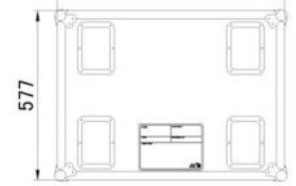

## PROJECTOR CASE 3

JV Case for the transport of 6x projectors (BT-Coloray series, Stage Beamer, Pro Beamer, BT-Smartzoom,...)

Référence: B03280

**590,00 € inc. VAT**

- Solid plywood box with standard dimensions of 60x80cm.
- Resistant protective foam on the inside.
- Equipped with recessed handles and butterfly locks.
- Can contain 6 projectors (BT-Coloray series, Stage Beamer, Pro Beamer, BT-Smartzoom,...).
- Dimensions: see downloads.

**Galerie photos**

**PROJECTOR CASE 3**  
 Dimensions : 80 x 60 x 50,5cm

6x 80mm foam (not glued)  
 W210\*D210mm