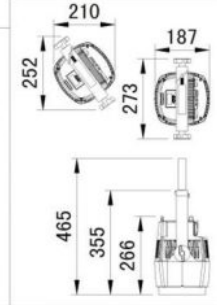

## PROJECTOR CASE 3

JV Case for the transport of 6x projectors (BT-Coloray series, Stage Beamer, Pro Beamer, BT-Smartzoom,...)

Référence: B03280

**590,00 € inc. VAT**

- Solid plywood box with standard dimensions of 60x80cm.
- Resistant protective foam on the inside.
- Equipped with recessed handles and butterfly locks.
- Can contain 6 projectors (BT-Coloray series, Stage Beamer, Pro Beamer, BT-Smartzoom,...).
- Dimensions: see downloads.

**Galerie photos**

**PROJECTOR CASE 3**  
 Dimensions : 80 x 60 x 50,5cm

6x 80mm foam (not glued)  
 W210\*D210mm