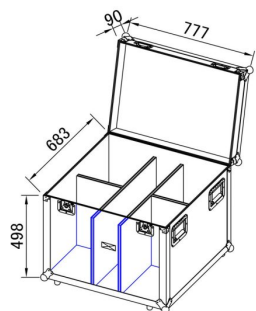

PROJECTOR CASE

Référence: B03253

419,00 € inc. VAT

JV CASE Flightcase for the transport of 4 projectors with clamp.

- Flight Case for the transport of 4 projectors with clamp.
- The case is high enough so the hanging clamp can stay on the projector!
- Can be used for:
 - BRITEQ COB-PAR
 - BRITEQ BT-Stagepar 6in1
 - BRITEQ BT-Theatre 1EZ
 - BRITEQ BT-Theatre 100EC
- etc.

Caractéristiques

Brand	JVcase
--------------	--------

Galerie photos

Projector Case

External Dims.:
777(including ball corners: 800)*683*588mm
Internal Dims.: 310*270*425+125mm

www.hitmusic.eu/en/