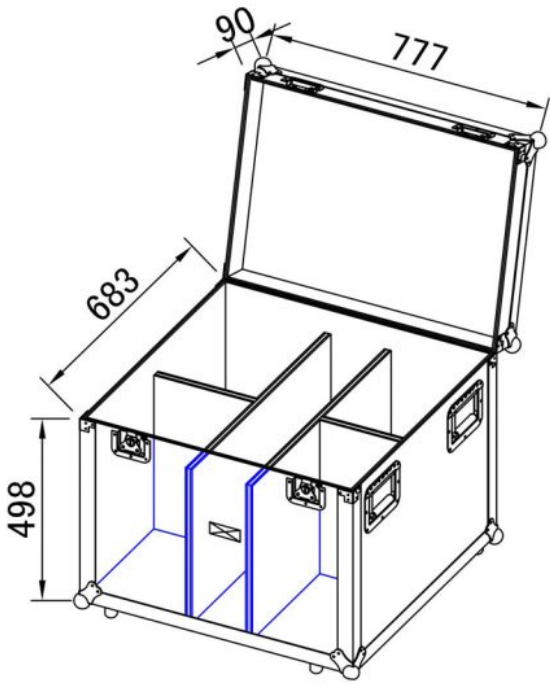

PROJECTOR CASE

JV CASE Flightcase for the transport of 4 projectors with clamp.

Référence: B03253

419,00 € inc. VAT

- Flight Case for the transport of 4 projectors with clamp.
- The case is high enough so the hanging clamp can stay on the projector!
- Can be used for:
 - BRITEQ COB-PAR
 - BRITEQ BT-Stagepar 6in1
 - BRITEQ BT-Theatre 1EZ
 - BRITEQ BT-Theatre 100EC
- etc.

Caractéristiques

Brand	JVcase
--------------	--------

Galerie photos

Projector Case

External Dims.:
777(including ball corners: 800)*683*588mm
Internal Dims.: 310*270*425+125mm