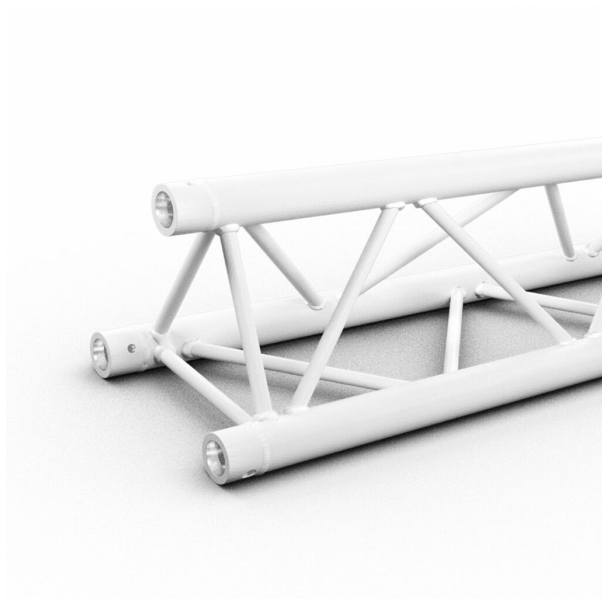

PT29-300 W

Référence: H11466

369,00 € inc. VAT

Triangular aluminium beam **Length: 300 cm** Supplied with 1x junction kit

- 50 mm tubes
- 16 mm threads
- Triangular section with 240 mm distance between each tube (290 mm outside)
- Taper pin and key assembly
- Average weight per meter: 4.5 kg
- Section: 290 mm
- Length: 300 cm
- Use: point down
- Weight: 12.3 kg
- Manufactured to ISO DIN 4113 and TÜV standards.
- Aluminium alloy structure (EN AW 6082 T6).
- The use of conical joints and wedges allows a very fast implementation of all types of configurations combining a great robustness with an irreproachable stability. Disassembly is also quick and easy.

Caractéristiques

Brand	ConteStage
Length	300 cm
Finish colour	White
Family	Triangular 290
Truss	Straight

Galerie photos

www.hitmusic.eu/en/