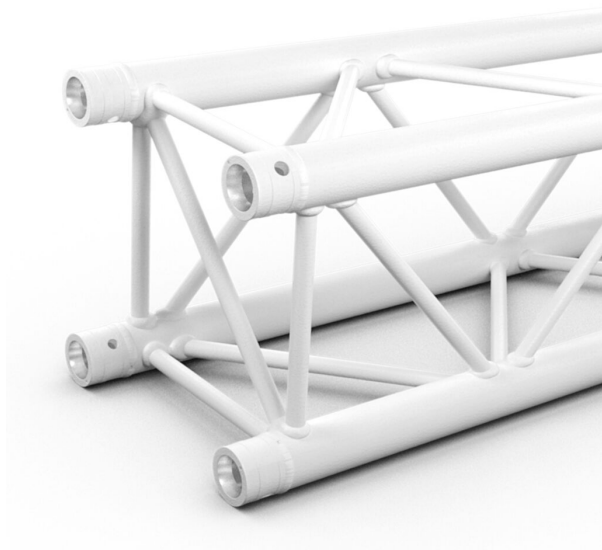

QUA29-025 W

Référence: H11528

182,00 € inc. VAT

Square aluminum beam 290 mm **Length 25 cm** - White finish **Supplied with 1x connection kit**

- 50 mm tubes
- 16 mm threads
- Square section of 240 mm between each tube (290 mm outside)
- Taper pin and key assembly
- Section: 290 mm
- Length : 25 cm

Manufactured to ISO DIN 4113 and TÜV standards.

Aluminum alloy structure (EN AW 6082 T6) of 50 mm diameter and 2 mm thickness.

Square section to support larger loads, assembled with conical sleeves.

Caractéristiques

Brand	ConteStage
Length	25 cm
Finish colour	White
Family	Square 290
Truss	Straight

Galerie photos

 **hitmusic**
Fabrique sensorielle

www.hitmusic.eu/en/