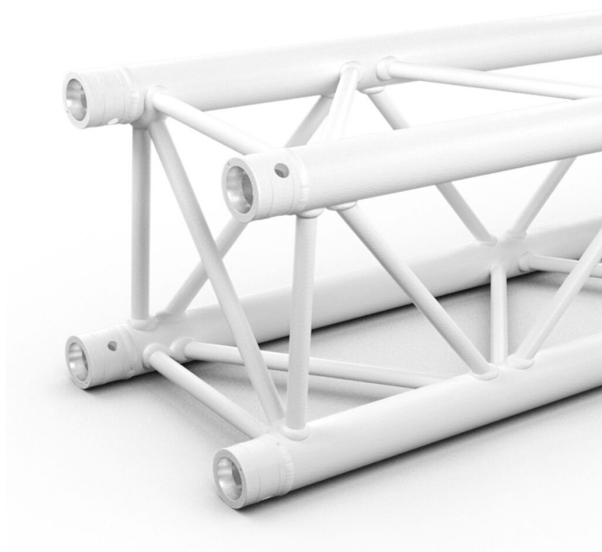

QUA29-029 W

Référence: H11509

179,00 € inc. VAT

Square aluminum beam 290 mm **Length 29 cm** - White finish **Supplied with 1x connection kit**

- 50 mm tubes
- 16 mm threads
- Square section of 240 mm between each tube (290 mm outside)
- Taper pin and key assembly
- Section: 290 mm
- Length: 29 cm

Manufactured to ISO DIN 4113 and TÜV standards.

Aluminum alloy structure (EN AW 6082 T6) of 50 mm diameter and 2 mm thickness.

Square section to support larger loads, assembled with conical sleeves.

Caractéristiques

Brand	ConteStage
Length	29 cm
Finish colour	White
Family	Square 290
Truss	Straight

Galerie photos

 **hitmusic**
Fabrique sensorielle

www.hitmusic.eu/en/