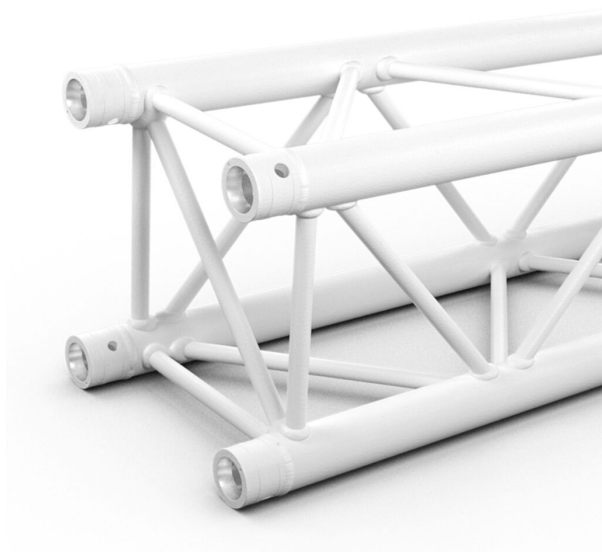

QUA29-050 W

Référence: H11510

199,00 € inc. VAT

Square aluminum beam 290 mm **Length 50 cm** - White finish **Supplied with 1x connection kit**

- 50 mm tubes
- 16 mm threads
- Square section of 240 mm between each tube (290 mm outside)
- Taper pin and key assembly
- Section: 290 mm
- Length : 50 cm
- Weight : 3,5 kg

Manufactured to ISO DIN 4113 and TÜV standards.

Aluminum alloy structure (EN AW 6082 T6) of 50 mm diameter and 2 mm thickness.

Square section to support larger loads, assembled with conical sleeves.

Caractéristiques

Brand	ConteStage
Length	50 cm
Finish colour	White
Family	Square 290
Truss	Straight

Galerie photos

www.hitmusic.eu/en/