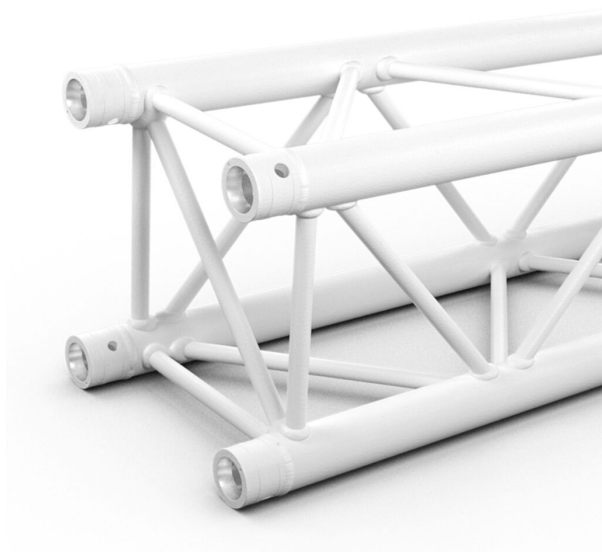

Galerie photos

---

hitmusic
Fabrique sensorielle

www.hitmusic.eu/en/