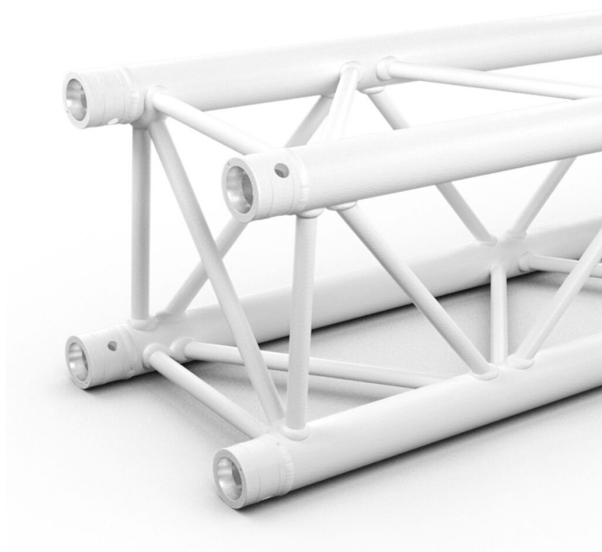

QUA29-200 W

Référence: H11513

369,00 € inc. VAT

Square aluminum beam 290 mm **Length 200 cm** - White finish **Supplied with 1x connection kit**

- 50 mm tubes
- 16 mm threads
- Square section of 240 mm between each tube (290 mm outside)
- Taper pin and key assembly
- Section: 290 mm
- Length: 200 cm
- Weight: 10.1 kg

Manufactured to ISO DIN 4113 and TÜV standards.

Aluminum alloy structure (EN AW 6082 T6) of 50 mm diameter and 2 mm thickness.

Square section to support larger loads, assembled with conical sleeves.

Caractéristiques

Brand	ConteStage
Length	200 cm
Finish colour	White
Family	Square 290
Truss	Straight

Galerie photos

 **hitmusic**
Fabrique sensorielle

www.hitmusic.eu/en/