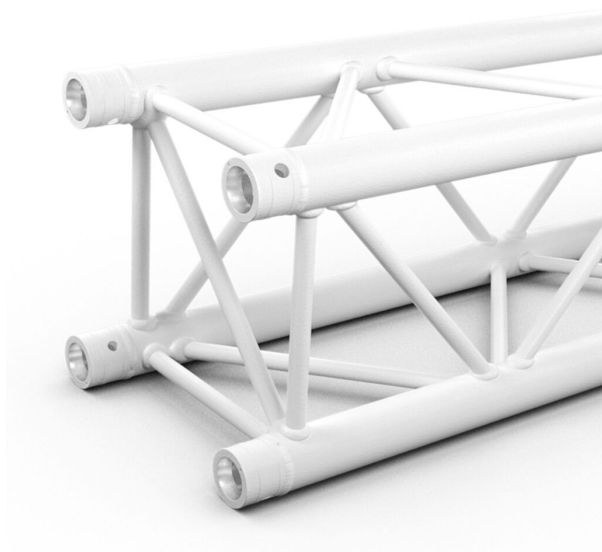

QUA29-300 W

Référence: H11514

469,00 € inc. VAT

Square aluminum beam 290 mm **Length 300 cm** - White finish **Supplied with 1x connection kit**

- 50 mm tubes
- 16 mm threads
- Square section of 240 mm between each tube (290 mm outside)
- Taper pin and key assembly
- Section: 290 mm
- Length: 300 cm
- Weight: 14,5 kg

Manufactured to ISO DIN 4113 and TÜV standards.

Aluminum alloy structure (EN AW 6082 T6) of 50 mm diameter and 2 mm thickness.

Square section to support larger loads, assembled with conical sleeves.

Caractéristiques

Brand	ConteStage
Length	300 cm
Finish colour	White
Family	Square 290
Truss	Straight

Galerie photos

 **hitmusic**
Fabrique sensorielle

www.hitmusic.eu/en/