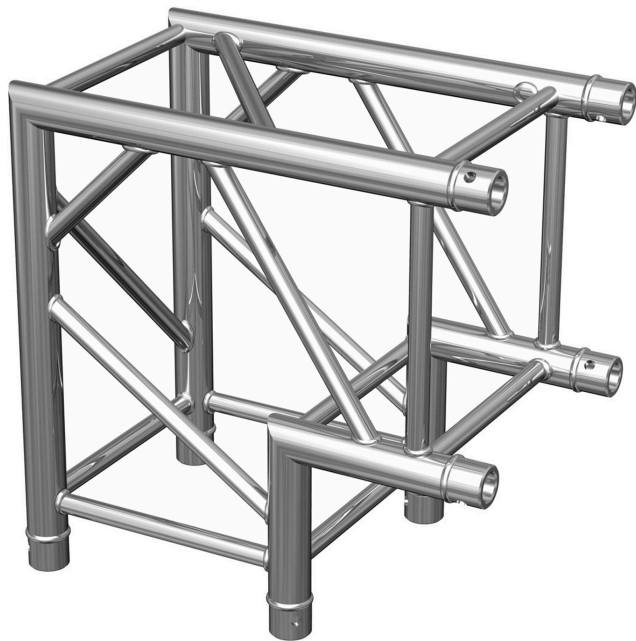

QUATRO-A01

279,00 € inc. VAT

Square aluminum corner 290 heavy duty
2 directions 90°.

Supplied with 1x connection kit

SKU: H11124

Categories: [QUATRO 290 Heavy Duty](#)

EAN13 : 3662009021911

brand ConteStage

- 48.3 mm diameter and 3 mm thick tubes
- 16 mm threads
- Square section of 240 mm between each tube (290 mm outside)
- Taper pin and key assembly
- Angle - 2 directions: 90
- Use: horizontal or vertical connection
- Maximum dimensions: 50 cm x 50 cm

INFORMATIONS COMPLÉMENTAIRES

Brand	ConteStage
Finish colour	Aluminium
Family	Square 290 (heavy duty)
Truss	Corners

GALERIE D'IMAGES