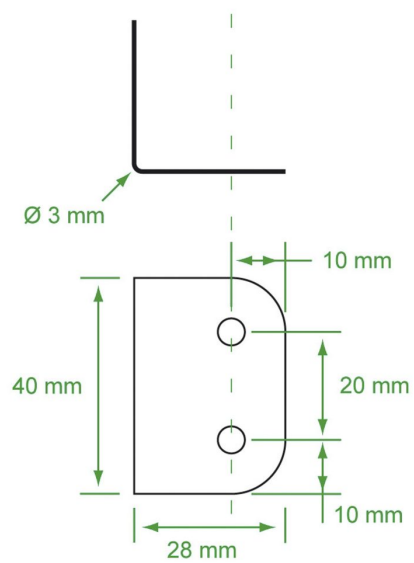

Galerie photos

www.hitmusic.eu/en/