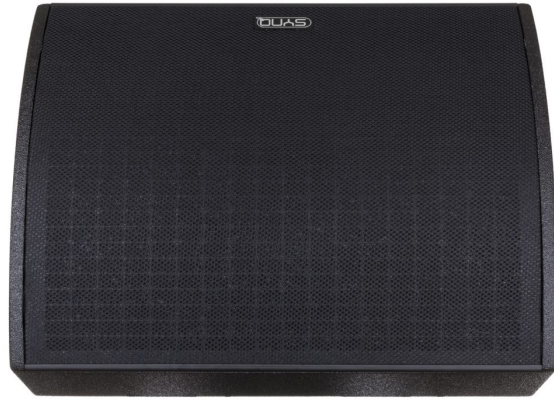

SC-12

Référence: B09182

990,00 € inc. VAT

Compact powerful coaxial speaker cabinet, 12 inches

Compact powerful 12" coaxial speaker cabinet.

- Passive 2-way crossover
- 12" LF-Neodymium speaker + 1.75" driver (1" voice coil)
- 3 Speakons : 2 on left side + 1 on right side
- Switch to choose +- 1 or +- 2
- Max SPL: 128dB
- Bandwidth: 60-20.000Hz (-3dB)
- Nominal directivity: 60° x 40°.
- Power: 400Waes (recommended amplifier: 800Wrms)
- Impedance: 8 Ohm
- 1st choice Baltic birch plywood with scratch free black textured Polyurea finishing
- Dimension: 351x540x410mm
- Weight: 16kg

Caractéristiques

Brand	Synq
Model size	12"
Power	400 W aes
Impedance	8 Ω
Family	SC
Function	Mounting 35 mm
Protection class	IP20

Galerie photos

 **hitmusic**
Fabrique sensorielle

www.hitmusic.eu/en/