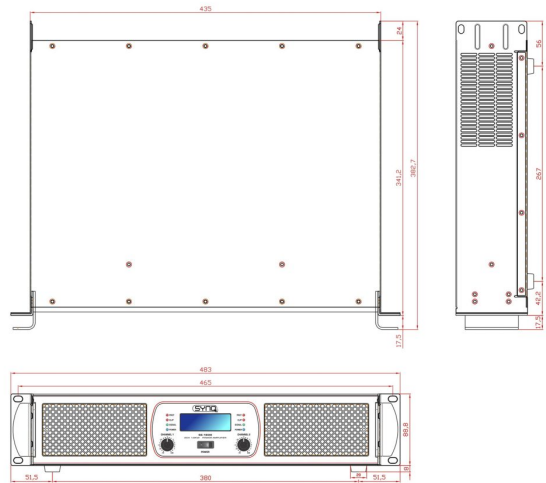

Galerie photos