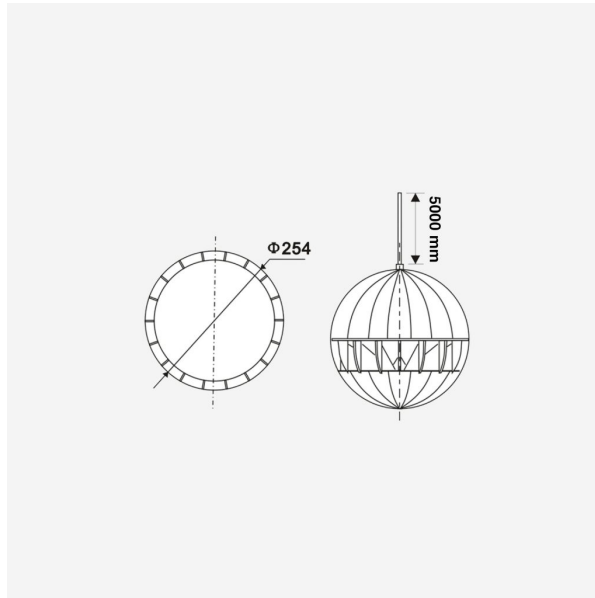

SHP820W

Référence: H10925

139,00 € inc. VAT

360° diffusion speaker to suspend for 100V amplifier. Delivered with sling cable.

- 2 channels 8" - 5 to 20 W
- Concealed safety sling
- Easy to install
- Power: 5/10/20 W
- Power supply: 100 V
- Components: 8" + 1".
- Sensitivity (1 W/1 m): 92 dB, +/-3 dB
- SPL max (@1 m): 108 dB
- Frequency response: 130 -15,000 Hz
- Construction: White ABS body
- Hanging: 5 m sling cable
- Connections: Cable on cable gland
- Dimensions: 254 mm (diam)
- Weight : 2,2 Kg

Caractéristiques

Brand	Audiophony PA
Finish colour	White
Model size	8"
Power	5 W, 10 W, 20 W
Protection class	IP20
Family	SHP
SPL max (@1m)	108 dB

Galerie photos

 **hitmusic**
Fabrique sensorielle

www.hitmusic.eu/en/