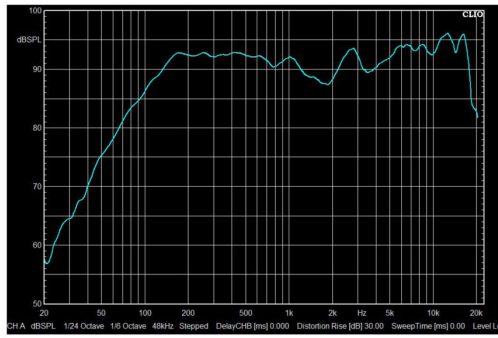

www.hitmusic.eu/en/