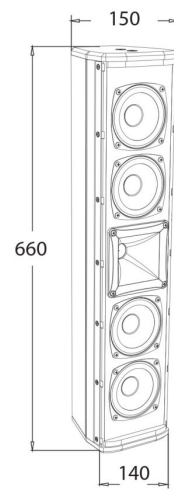

Galerie photos