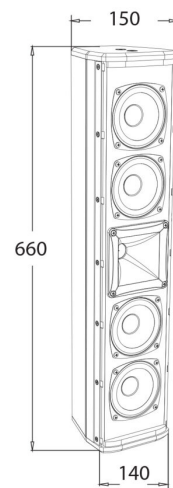

Galerie photos