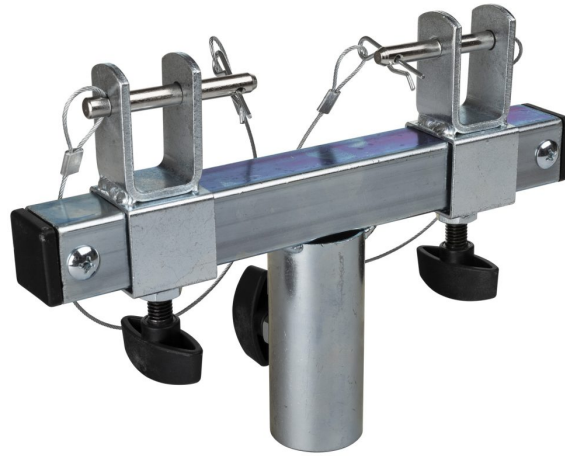

Galerie photos

www.hitmusic.eu/en/