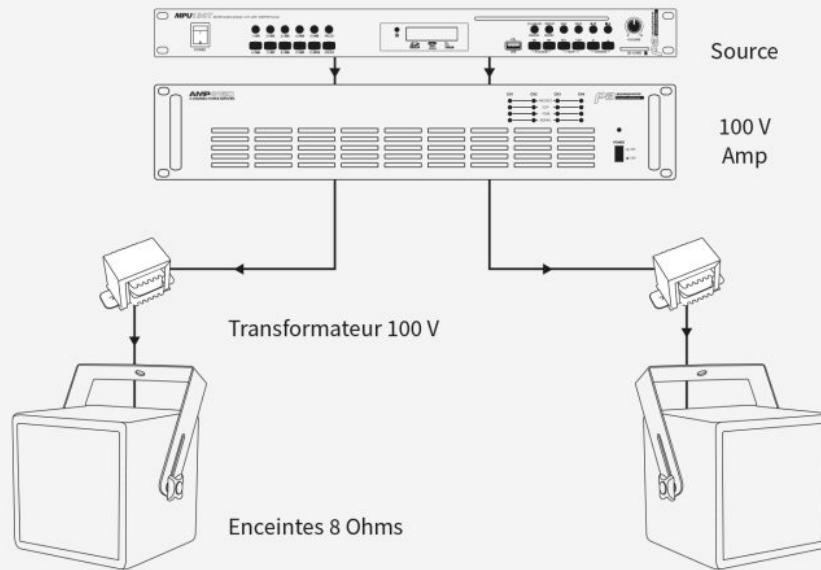

Galerie photos