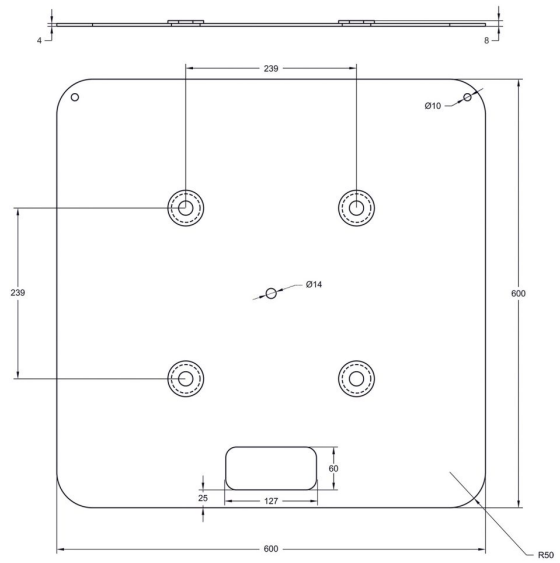

TOT-BASEground

Référence: H10255

155,00 € inc. VAT

Floor stand for Totem with 4 half sleeves

- Material : aluminium
- Finish: metal grey epoxy paint
- Dimensions: 600 x 600 mm
- Delivered with 4 half sleeves
- Net weight: 5 kg

Caractéristiques

Brand	ConteStage
Finish colour	Silver
Family	50 mm tube
Truss	Baseplate

Accessoires recommandés

TOT-BASEtop

105,00 € inc. VAT

Réf: H10256

Galerie photos

www.hitmusic.eu/en/