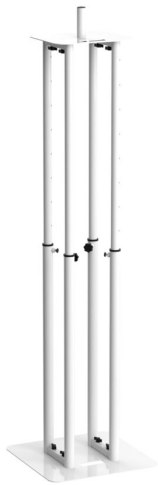

TotelW

Référence: H11130

429,00 € inc. VAT

Telescopic totem from 1 m to 1.8 m + Spandex + Covers - White

Telescopic totem

This totem allows you to easily position your speakers or your light shows.

Thanks to the cable passages in the bases, the power, DMX or audio cords disappear for a more aesthetic look.

Its adjustable height makes it possible to adapt to many different situations.

Ultra resistant

The totem pole is made of very strong steel, so the telescopic tubes will withstand permanent assembly and disassembly.

Tube diameter

Base tube diameter: 43 mm

Diameter of telescopic tubes: 35 mm

Security: 2 security pins

Material : Steel

Finish : White gloss

Weight : 18 kg

Caractéristiques

Brand	ConteStage
Hauteur	1 -> 1,80 m
Finish colour	White
SWL	30 kg

Galerie photos

 **hitmusic**
Fabrique sensorielle

www.hitmusic.eu/en/