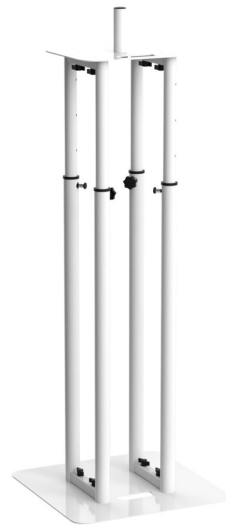

Galerie photos