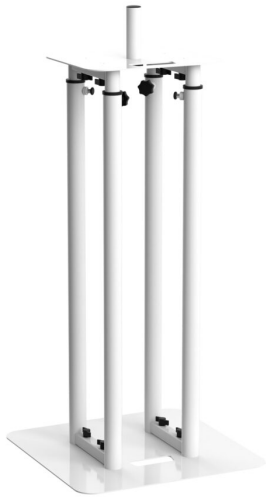

Galerie photos