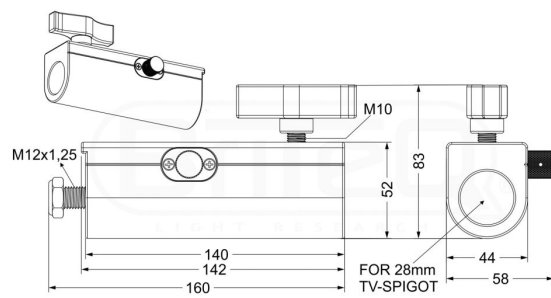

www.hitmusic.eu/en/