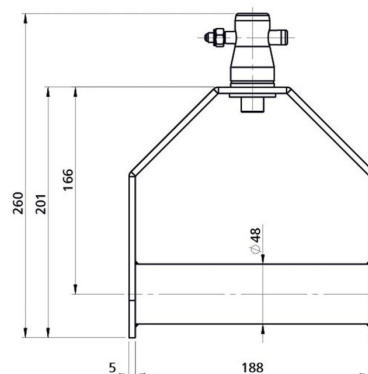

UNO-AW

Référence: H11435

59,00 € inc. VAT

Suspension bracket for projector For 50 mm tube White finish

- Width: 188 mm
- Height: 240 mm
- Thickness : 70 mm
- Net weight: 2,4 kg
- Maximum load: 100 kg

- Manufactured to ISO DIN 4113 and TÜV standards.
- Aluminium alloy structure (EN AW 6082 T6).
- The use of conical joints and wedges allows a very fast implementation of all types of configurations combining a great robustness with an irreproachable stability. Disassembly is also quick and easy.

Caractéristiques

Brand	ConteStage
Finish colour	White
Family	50 mm tube
Truss	Support

Galerie photos

www.hitmusic.eu/en/