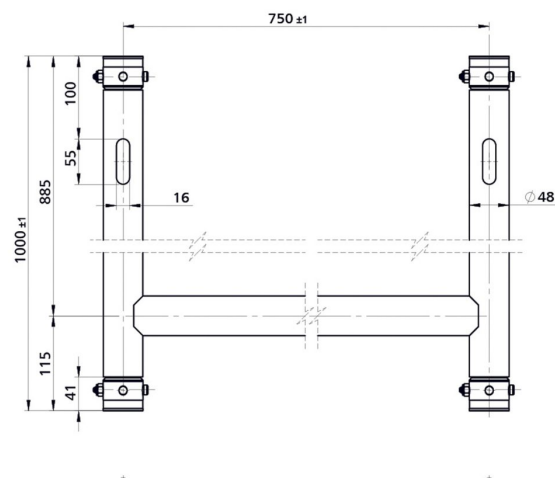

UNO-H

Référence: H10335

155,00 € inc. VAT

H-frame for projector hanging For 50 mm tube Manufactured to ISO DIN 4113 and TÜV standards.
Aluminum alloy structure (EN AW 6082 T6).

- Width: 750 mm
- Height: 1000 mm
- Thickness : 48 mm
- Net weight: 3,45 kg
- Maximum load: 200 kg
- The use of conical joints and wedges means that all types of configuration can be implemented very quickly, combining great robustness with impeccable stability. Disassembly is also quick and easy.

Caractéristiques

Brand	ConteStage
Finish colour	Black
Truss	Support
SWL	200 kg

Galerie photos

www.hitmusic.eu/en/