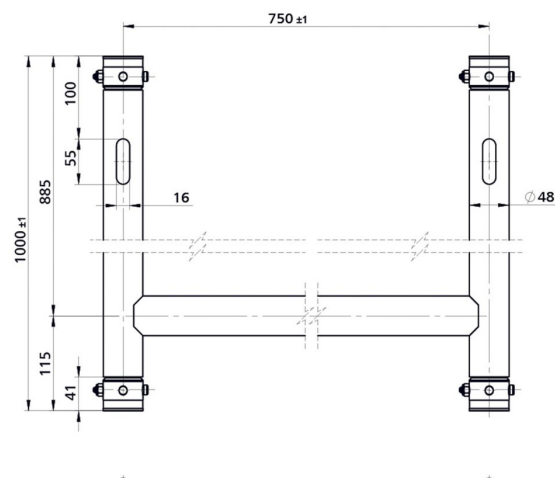

UNO-HW

Référence: H11436

155,00 € inc. VAT

H-frame for projector hanging For 50 mm tube Manufactured to ISO DIN 4113 and TÜV standards
Aluminum alloy structure (EN AW 6082 T6) White finish

- Width: 750 mm
- Height: 1000 mm
- Thickness : 48 mm
- Net weight: 3,45 kg
- Maximum load: 200 kg
- The use of conical joints and wedges means that all types of configuration can be implemented very quickly, combining great strength with impeccable stability.
- Disassembly is also quick and easy

Caractéristiques

| | |
|----------------------|------------|
| Brand | ConteStage |
| Truss | Support |
| SWL | 200 kg |
| Finish colour | White |

Galerie photos

www.hitmusic.eu/en/