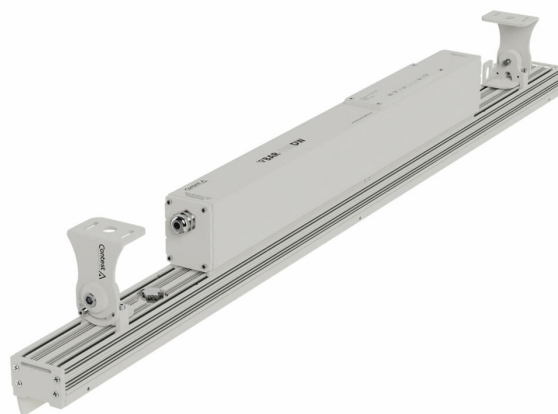

Galerie photos

www.hitmusic.eu/en/