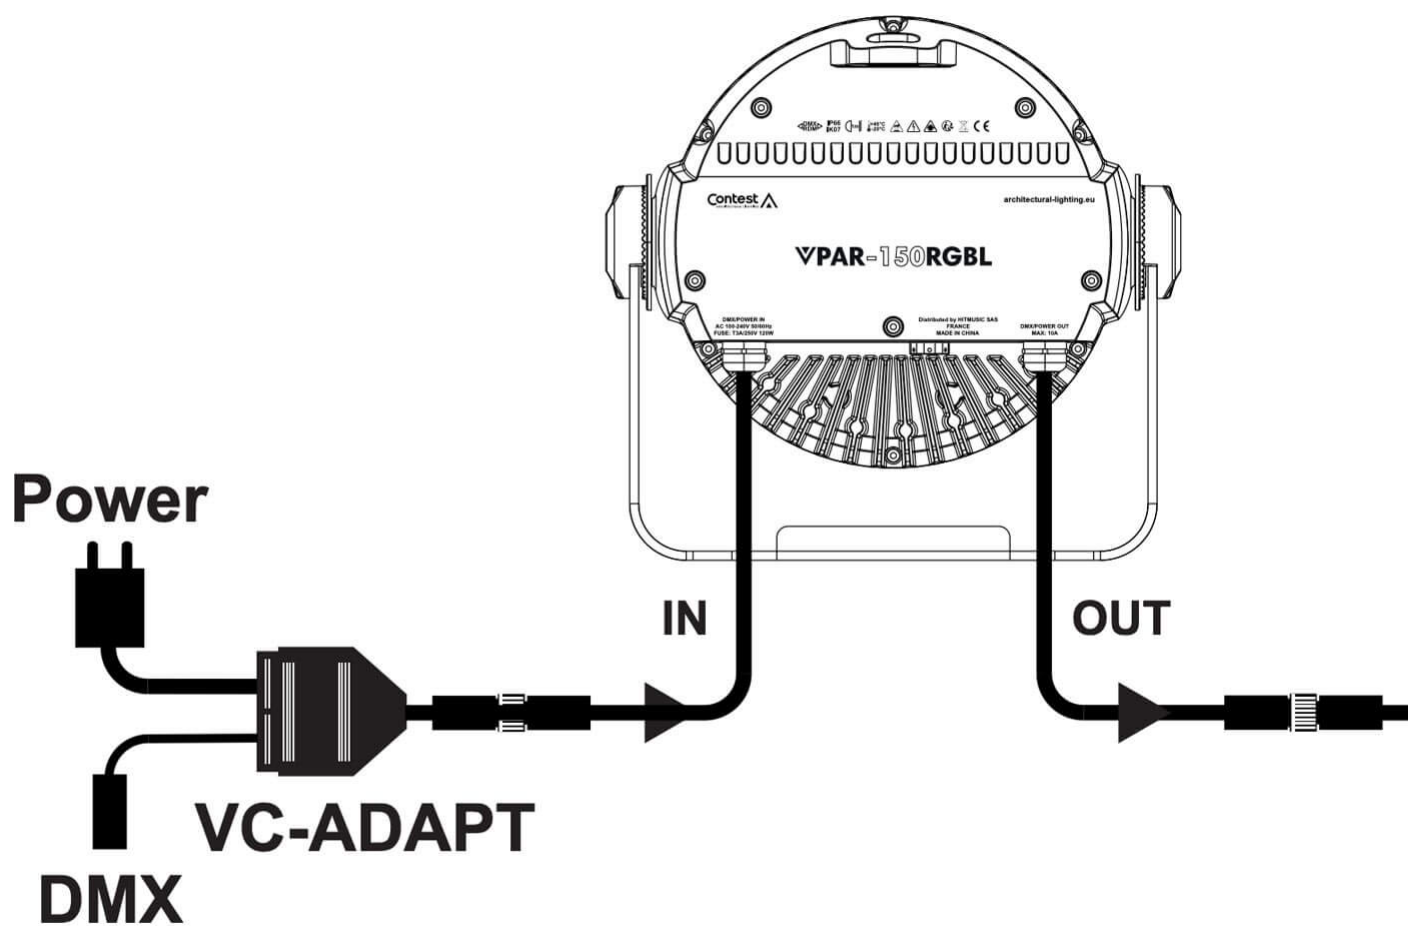

VC-ADAPT

Référence: H11539

75,00 € inc. VAT

Adapter cable 1x Shuko + XLR IN to 1x Hybrid OUT IP67

To power your line of indoor spotlights, you can use the VC-ADAPT adapter cord, which has a 2P+T power plug for power and an XLR plug for DMX, and which comes out on a hybrid Power+DMX plug as shown in the figure below: