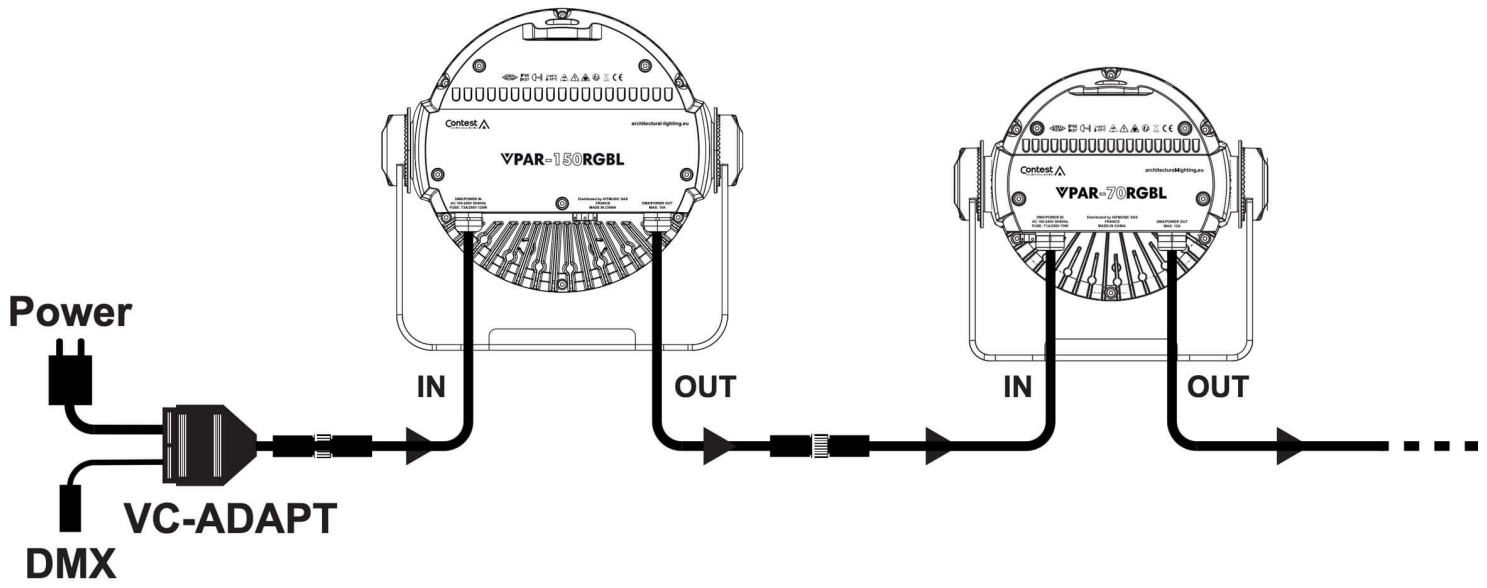

VC-ADAPT

75,00 € inc. VAT

Adapter cable 1x Shuko + XLR IN to 1x Hybrid OUT IP67

SKU: H11539

Categories: [Cables for Versatile projectors](#)

Tags: [Versatile](#)

EAN13 : 3662009026183

brand Contest Architectural Lighting

To power your line of indoor spotlights, you can use the VC-ADAPT adapter cord, which has a 2P+T power plug for power and an XLR plug for DMX, and which comes out on a hybrid Power+DMX plug as shown in the figure below: